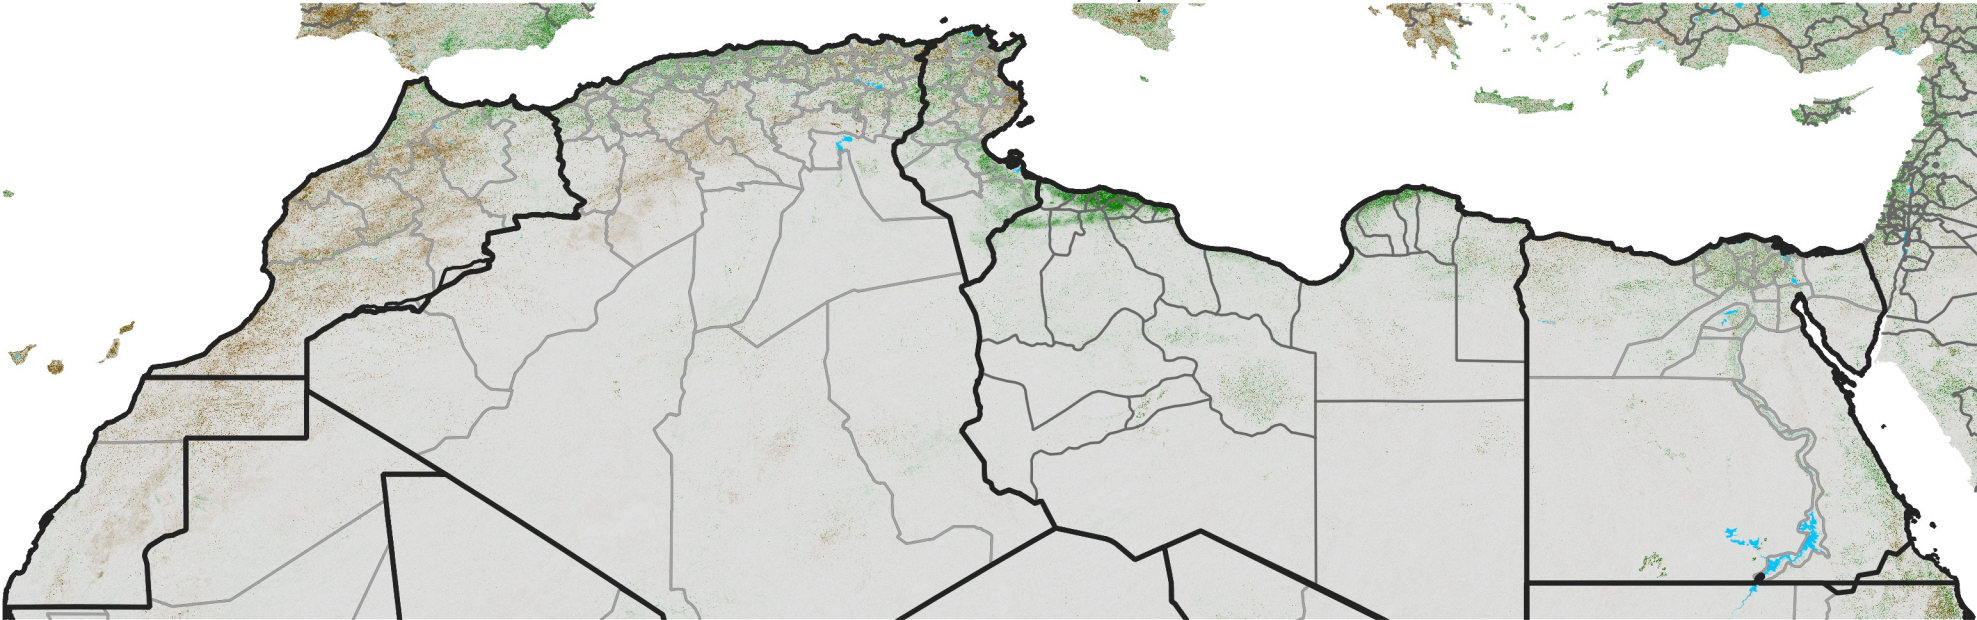

North Africa NDVI Difference

2017 minus 2016

Period 63 / Nov 06 - 15, 2017

NDVI Difference

< -0.3 -0.2 -0.1 -0.05 0.05 0.1 0.2 >0.3

Negative

No Difference

Positive