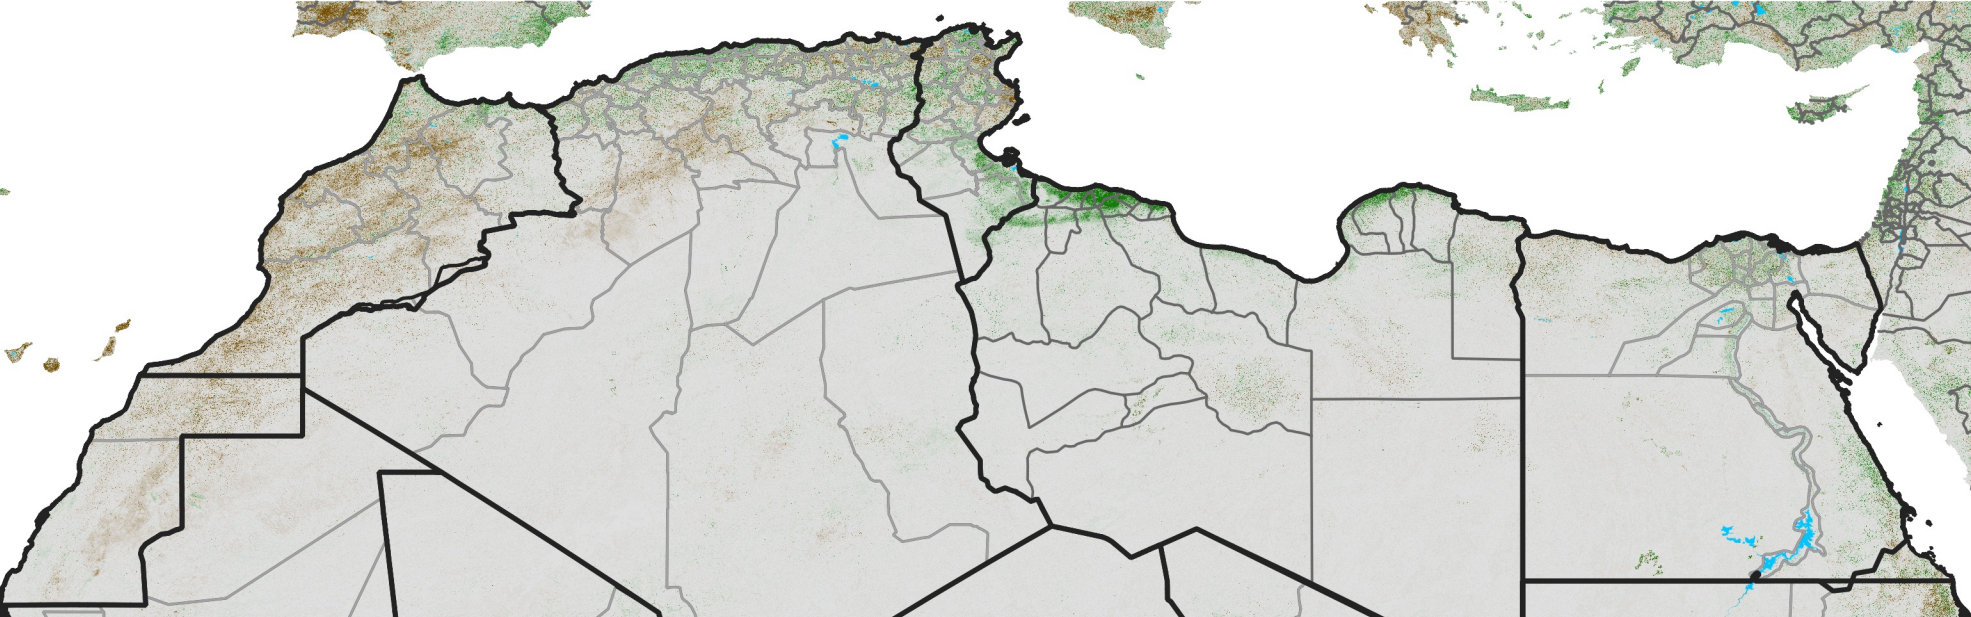

North Africa NDVI Difference

2017 minus 2016

Period 64 / Nov 11 - 20, 2017

NDVI Difference

< -0.3 -0.2 -0.1 -0.05 0.05 0.1 0.2 >0.3

Negative

No Difference

Positive