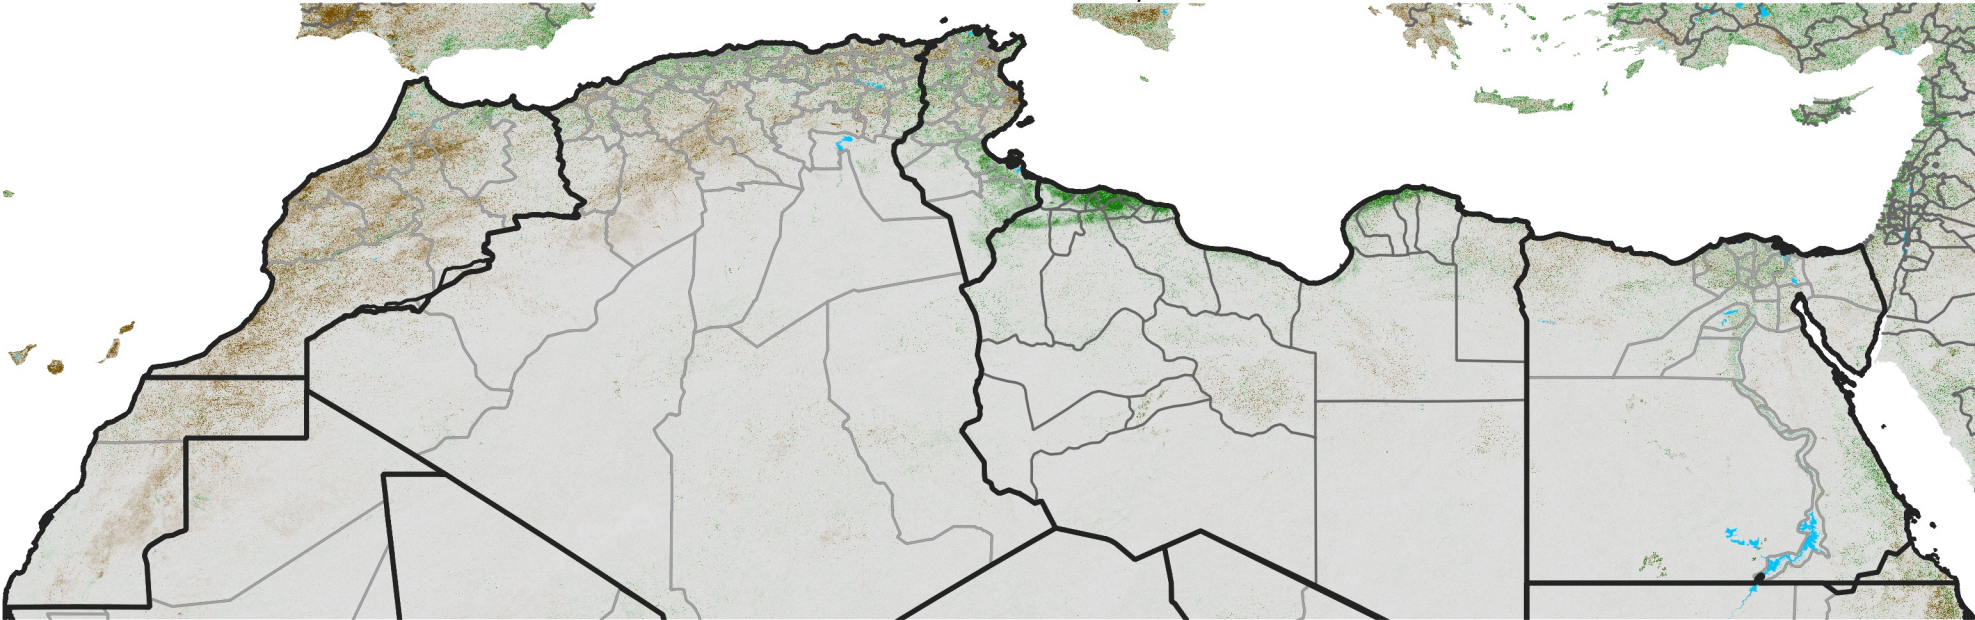

North Africa NDVI Difference

2017 minus 2016

Period 65 / Nov 16 - 25, 2017

NDVI Difference

< -0.3 -0.2 -0.1 -0.05 0.05 0.1 0.2 >0.3

Negative

No Difference

Positive