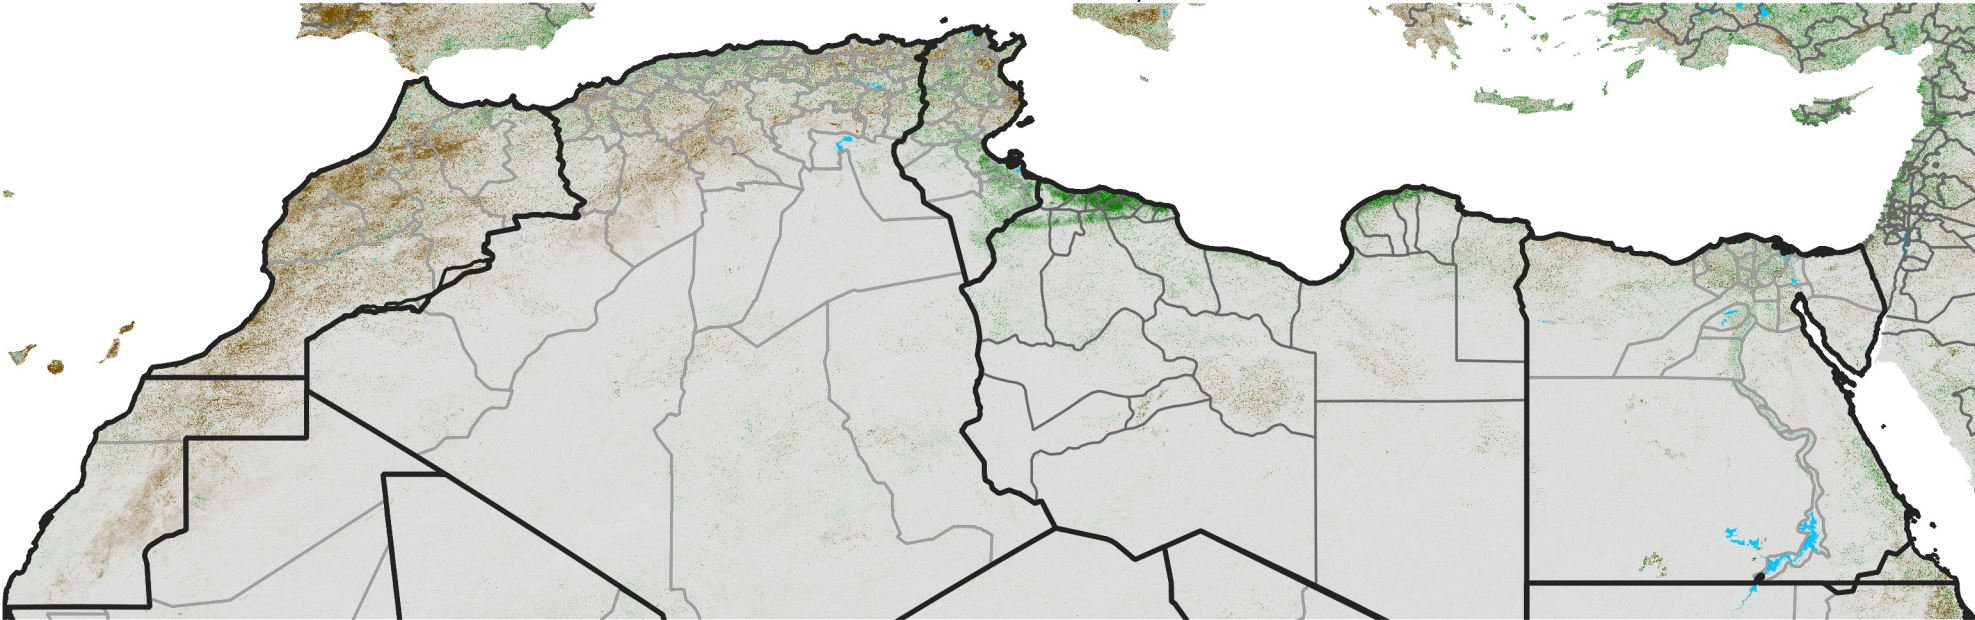

North Africa NDVI Difference

2017 minus 2016

Period 66 / Nov 21 - 30, 2017

NDVI Difference

< -0.3 -0.2 -0.1 -0.05 0.05 0.1 0.2 >0.3

Negative

No Difference

Positive