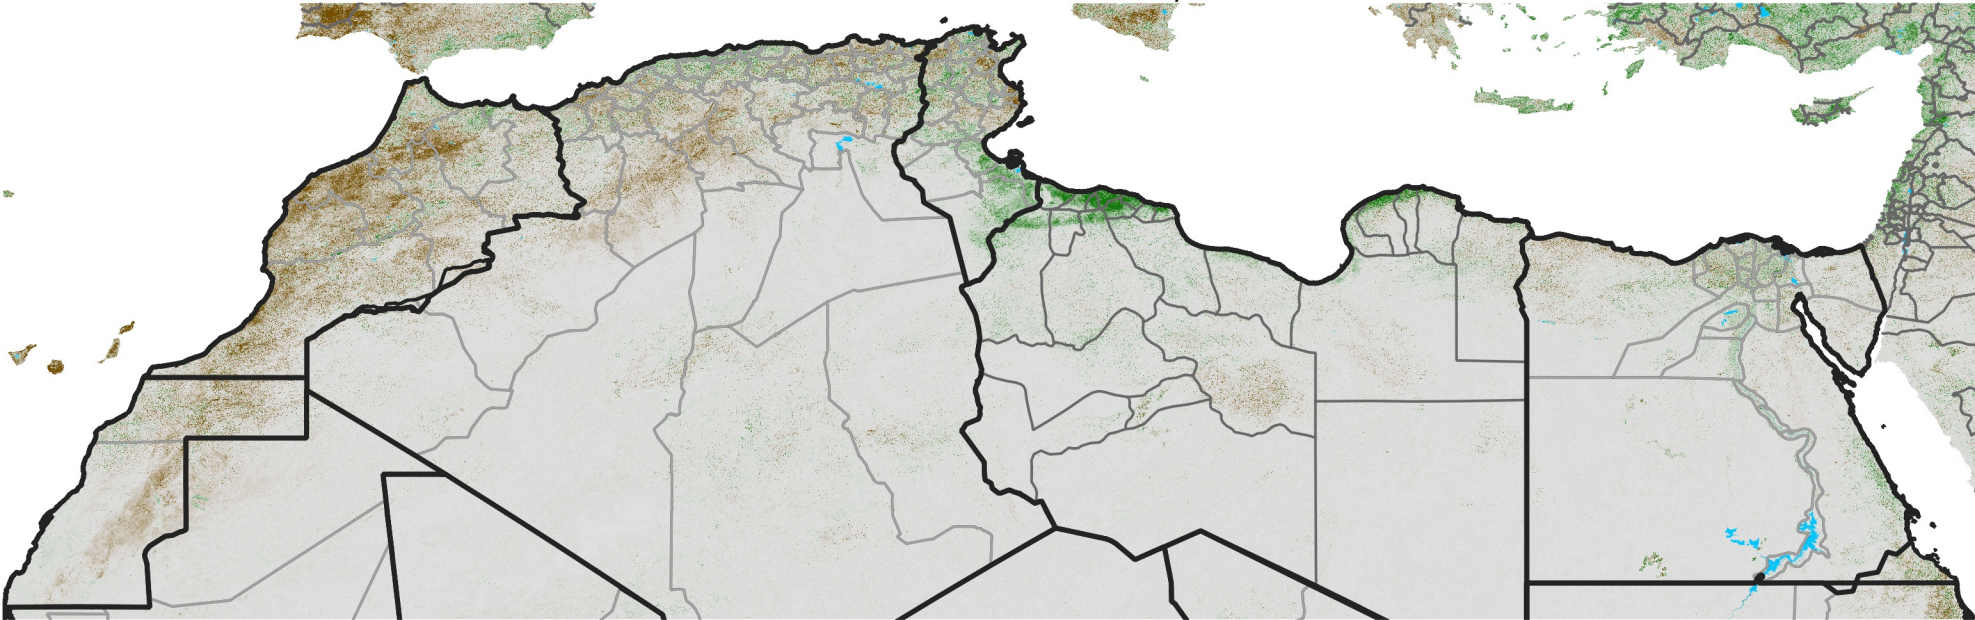

North Africa NDVI Difference

2017 minus 2016

Period 67 / Nov 26 - Dec 05, 2017

NDVI Difference

< -0.3 -0.2 -0.1 -0.05 0.05 0.1 0.2 >0.3

Negative

No Difference

Positive