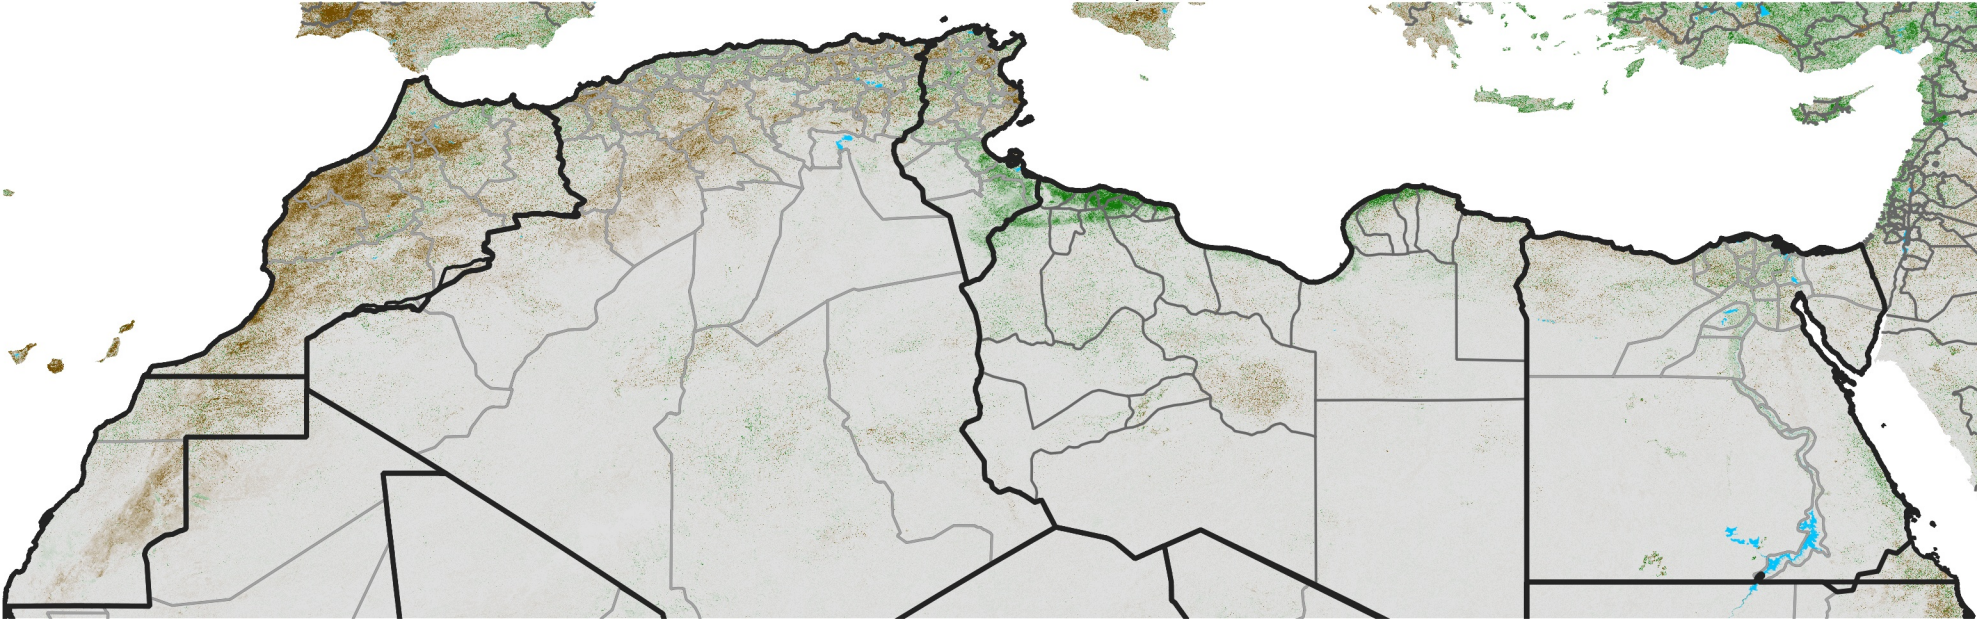

# North Africa NDVI Difference

2017 minus 2016

Period 68 / Dec 01 - 10, 2017

## NDVI Difference

< -0.3   -0.2   -0.1   -0.05   0.05   0.1   0.2   >0.3

Negative

No Difference

Positive