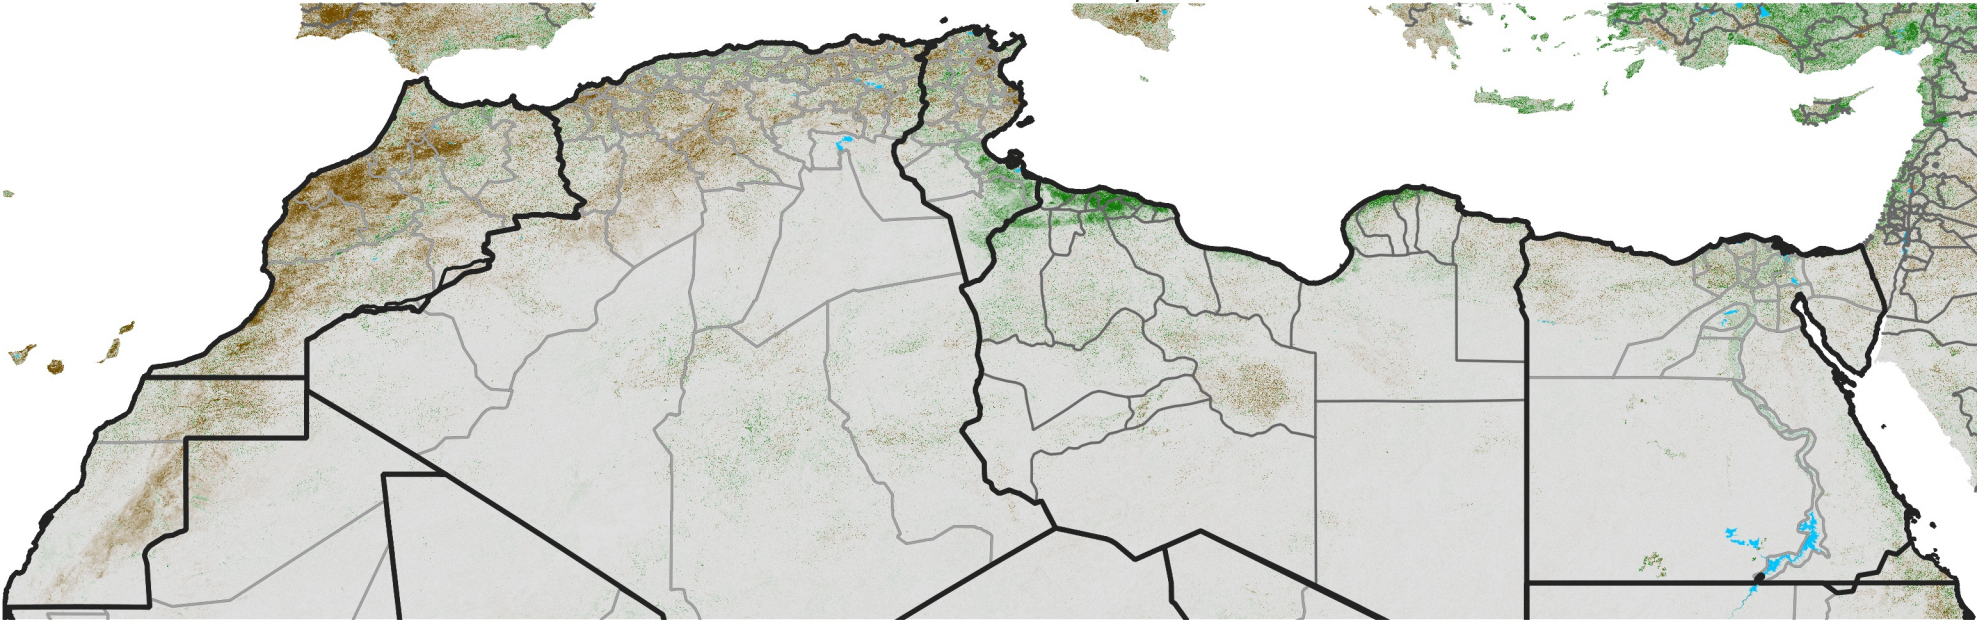

# North Africa NDVI Difference

2017 minus 2016

Period 69 / Dec 06 - 15, 2017

## NDVI Difference

< -0.3   -0.2   -0.1   -0.05   0.05   0.1   0.2   >0.3

Negative

No Difference

Positive