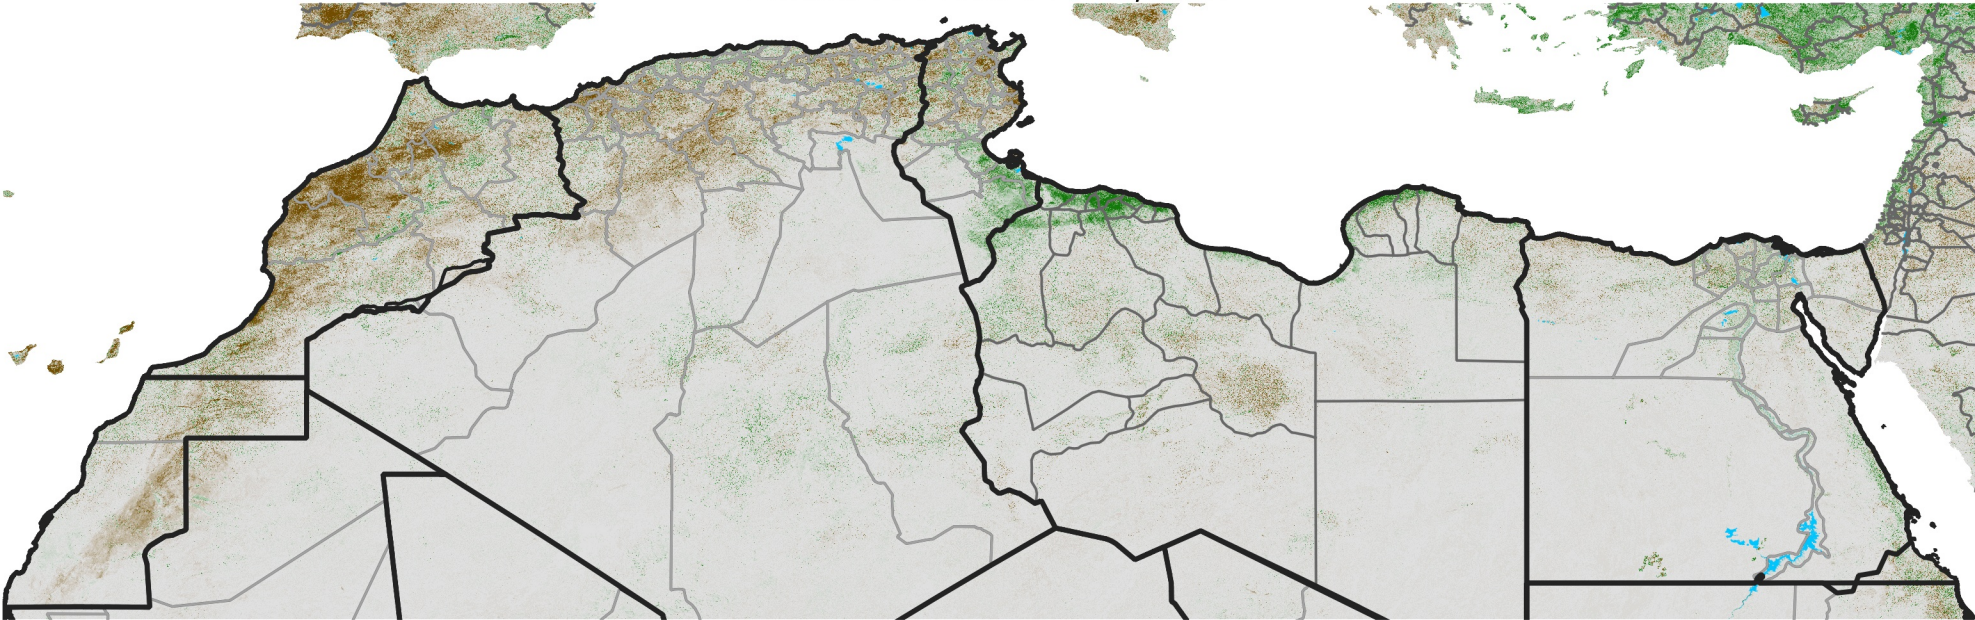

North Africa NDVI Difference

2017 minus 2016

Period 70 / Dec 11 - 20, 2017

NDVI Difference

< -0.3 -0.2 -0.1 -0.05 0.05 0.1 0.2 >0.3

Negative

No Difference

Positive