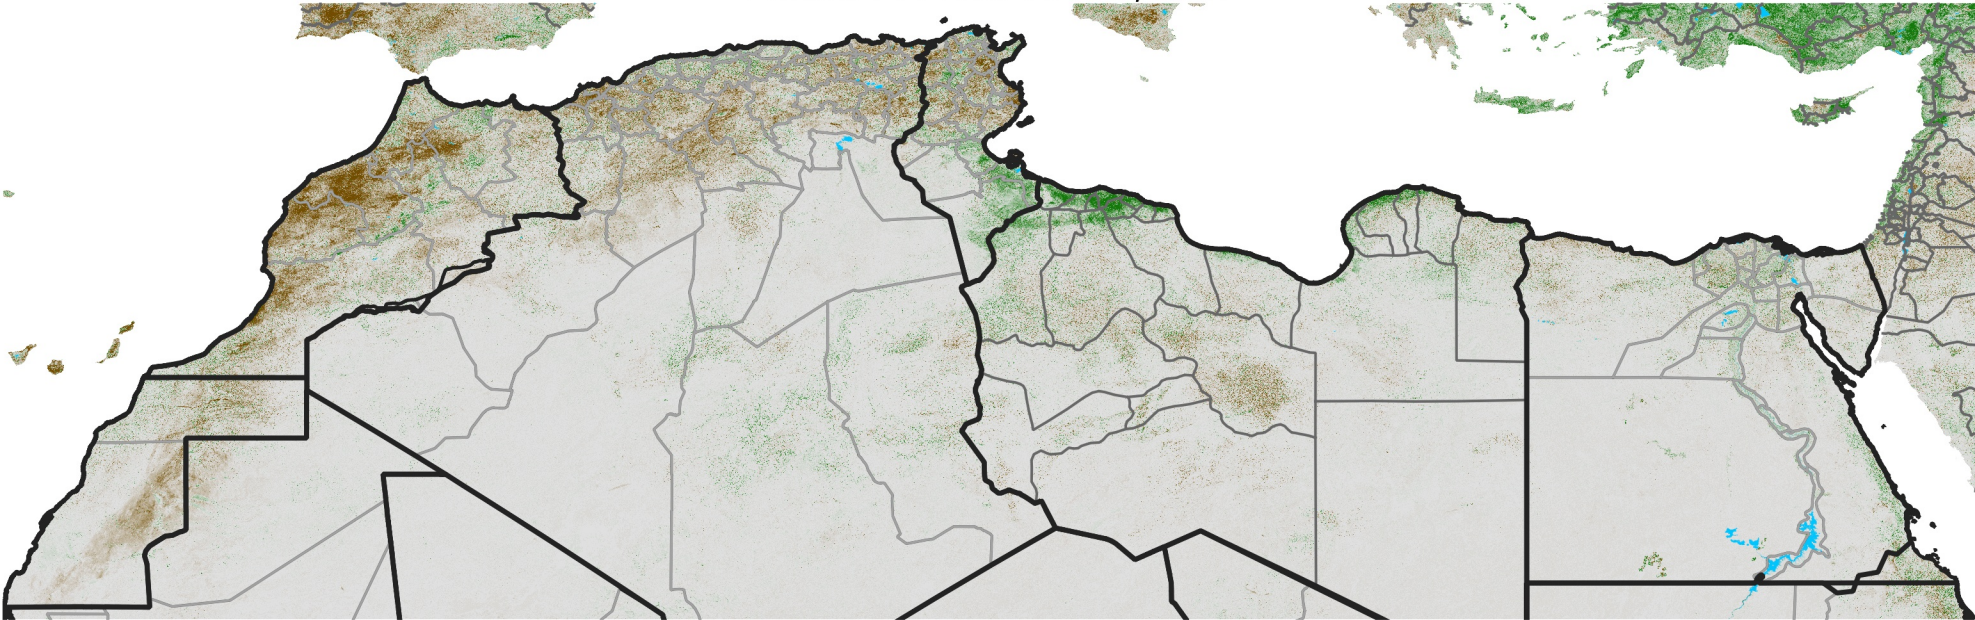

North Africa NDVI Difference

2017 minus 2016

Period 71 / Dec 16 - 25, 2017

NDVI Difference

< -0.3 -0.2 -0.1 -0.05 0.05 0.1 0.2 >0.3

Negative

No Difference

Positive