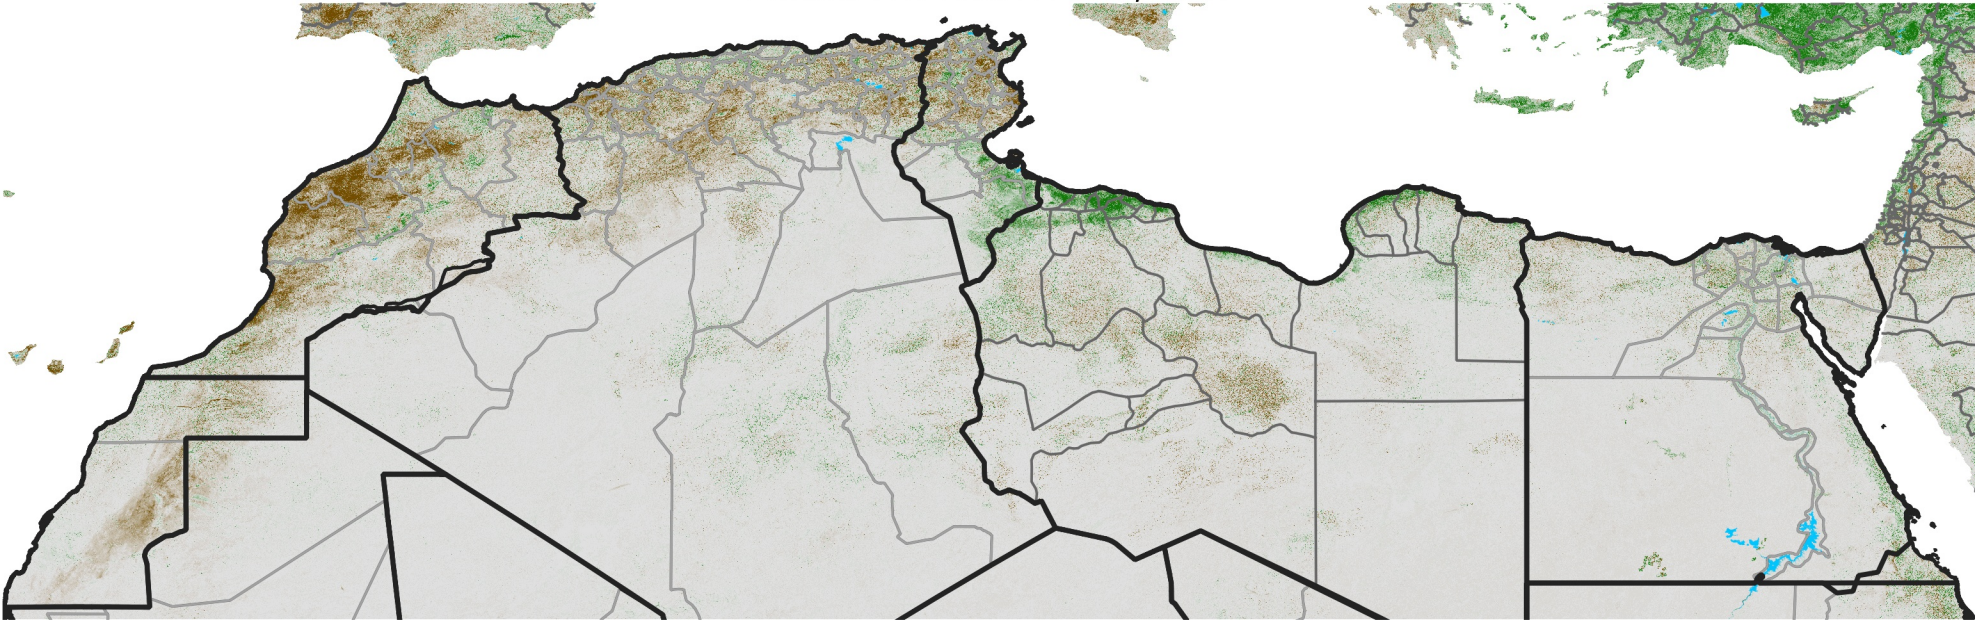

North Africa NDVI Difference

2017 minus 2016

Period 72 / Dec 21 - 31, 2017

NDVI Difference

< -0.3 -0.2 -0.1 -0.05 0.05 0.1 0.2 >0.3

Negative

No Difference

Positive