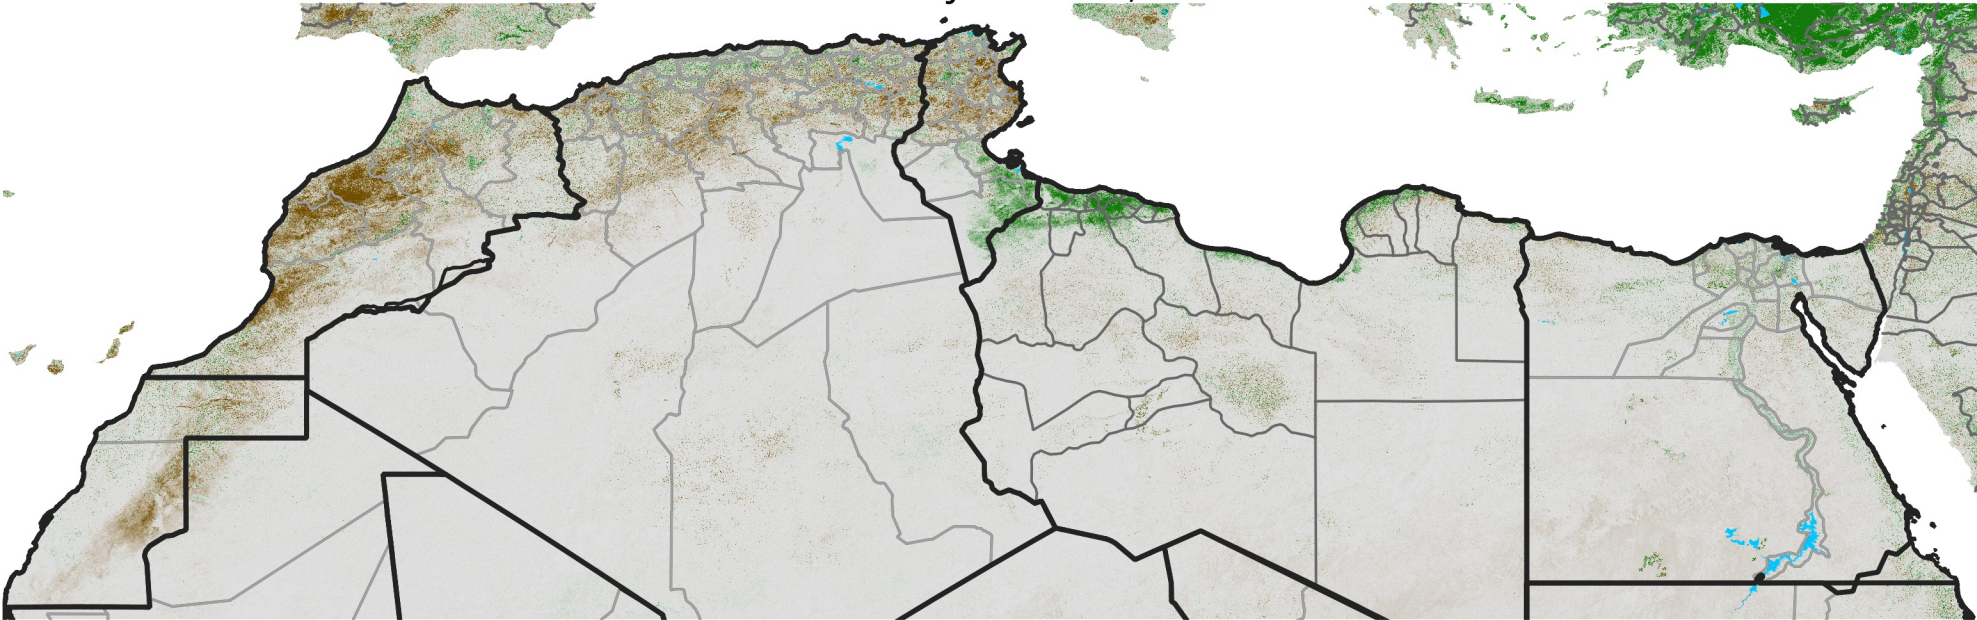

North Africa NDVI Difference

2018 minus 2017

Period 04 / Jan 11 - 20, 2018

NDVI Difference

< -0.3 -0.2 -0.1 -0.05 0.05 0.1 0.2 >0.3

Negative

No Difference

Positive