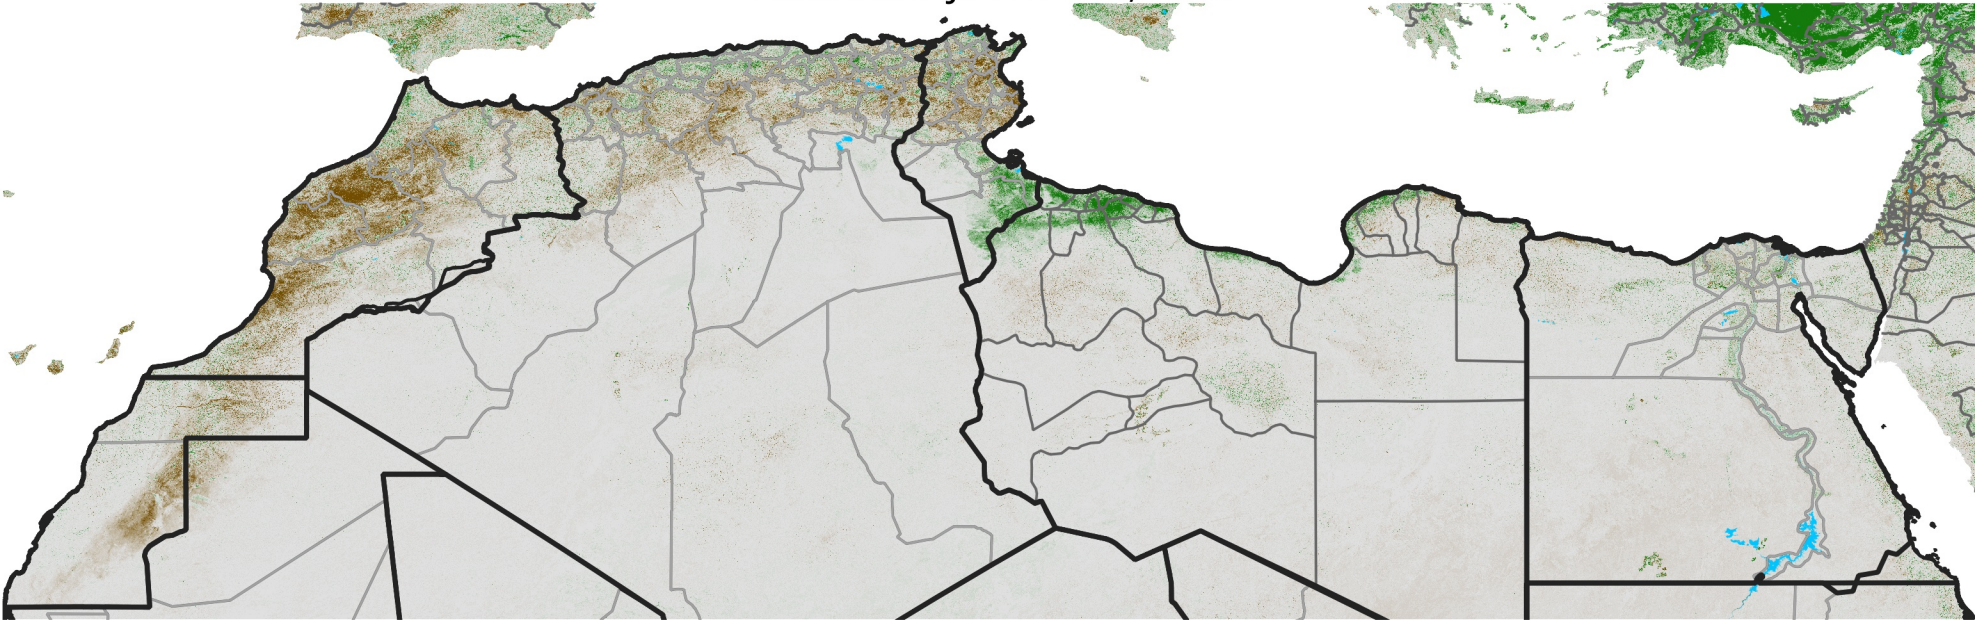

North Africa NDVI Difference

2018 minus 2017

Period 06 / Jan 21 - 31, 2018

NDVI Difference

< -0.3 -0.2 -0.1 -0.05 0.05 0.1 0.2 >0.3

Negative

No Difference

Positive