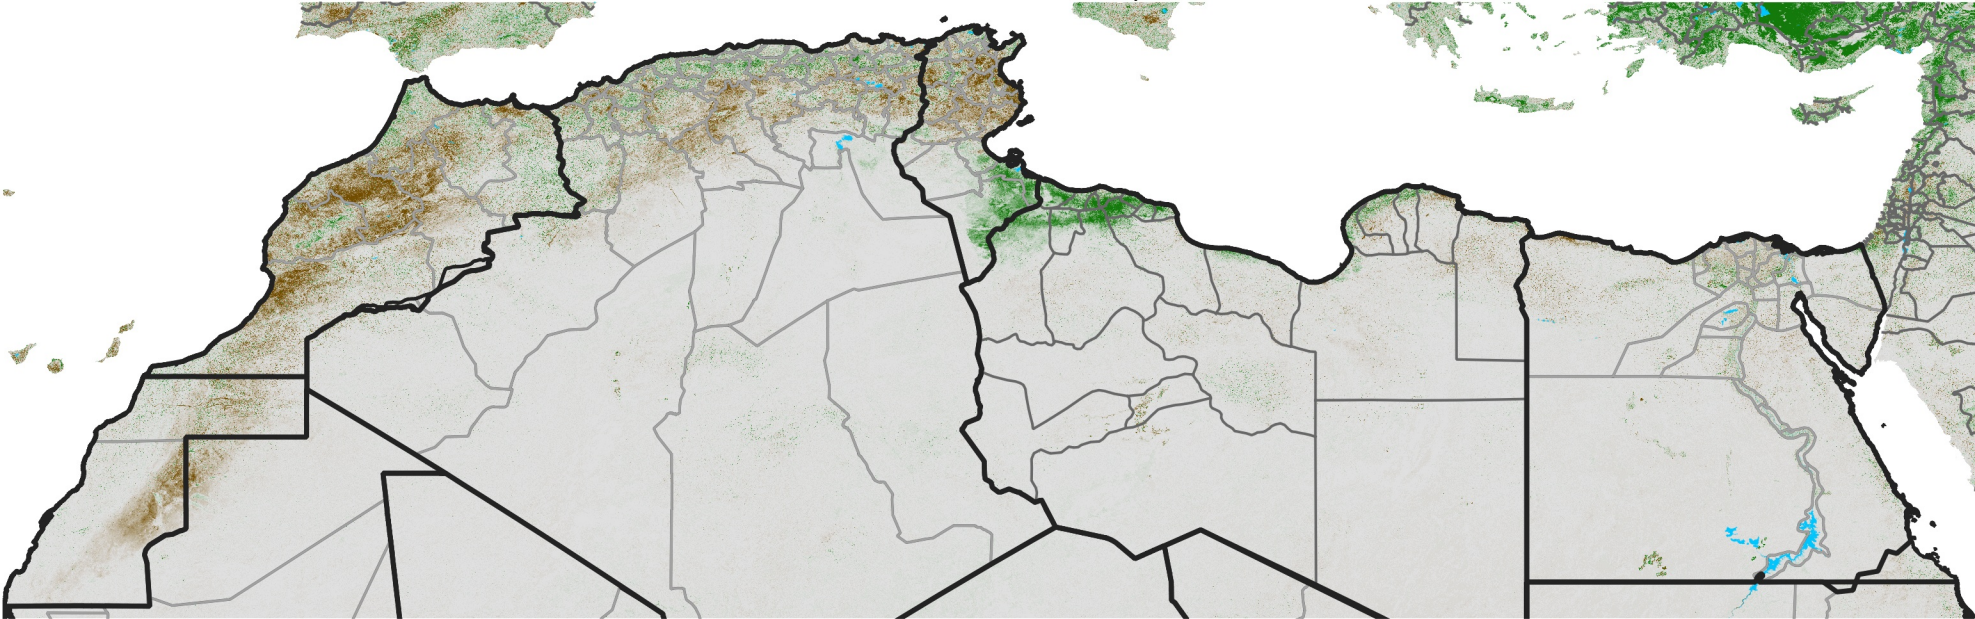

North Africa NDVI Difference

2018 minus 2017

Period 09 / Feb 06 - 15, 2018

NDVI Difference

< -0.3 -0.2 -0.1 -0.05 0.05 0.1 0.2 >0.3

Negative

No Difference

Positive