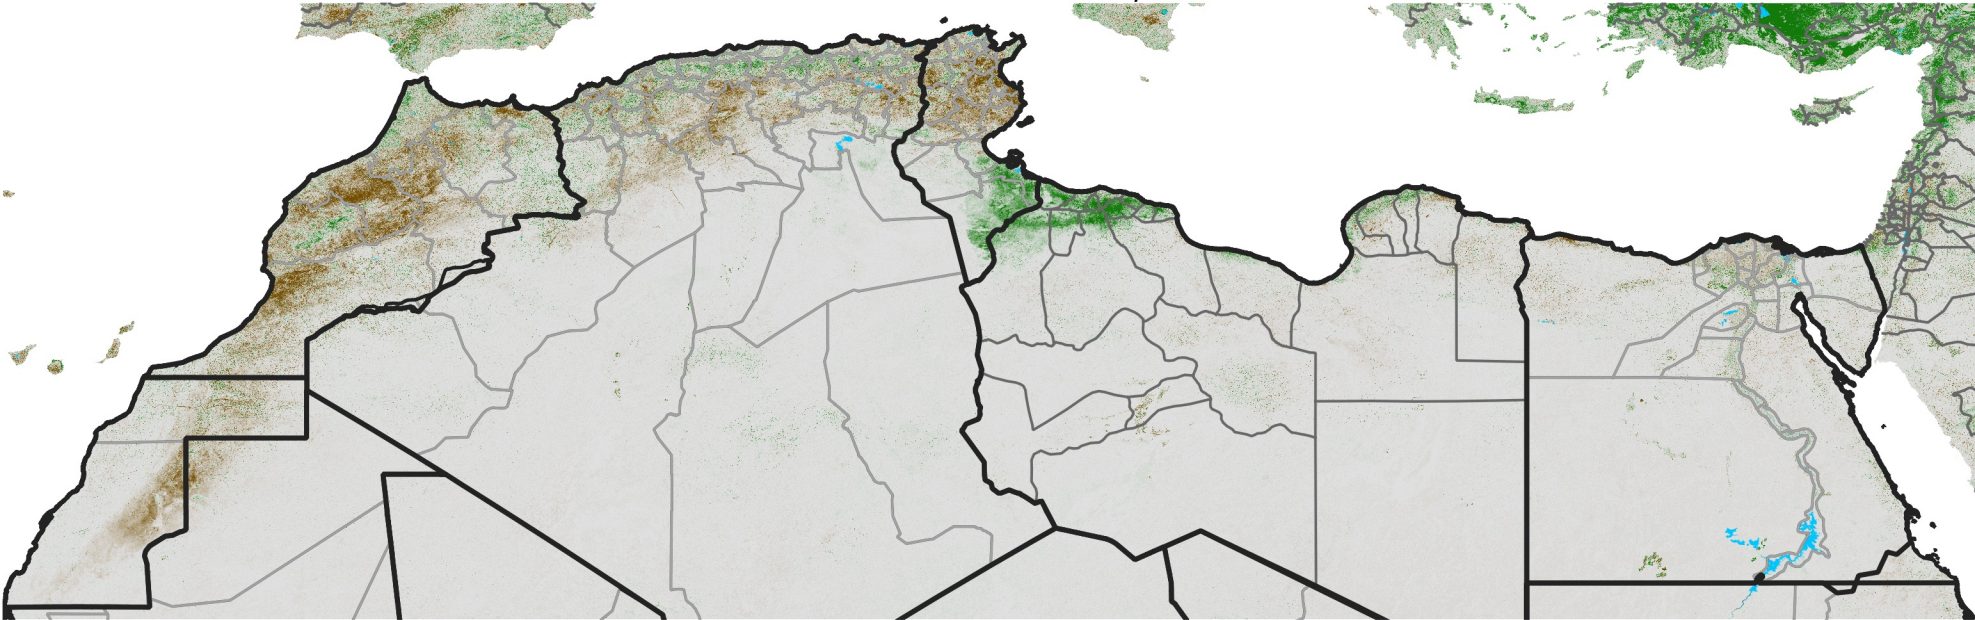

North Africa NDVI Difference

2018 minus 2017

Period 10 / Feb 11 - 20, 2018

NDVI Difference

< -0.3 -0.2 -0.1 -0.05 0.05 0.1 0.2 >0.3

Negative

No Difference

Positive