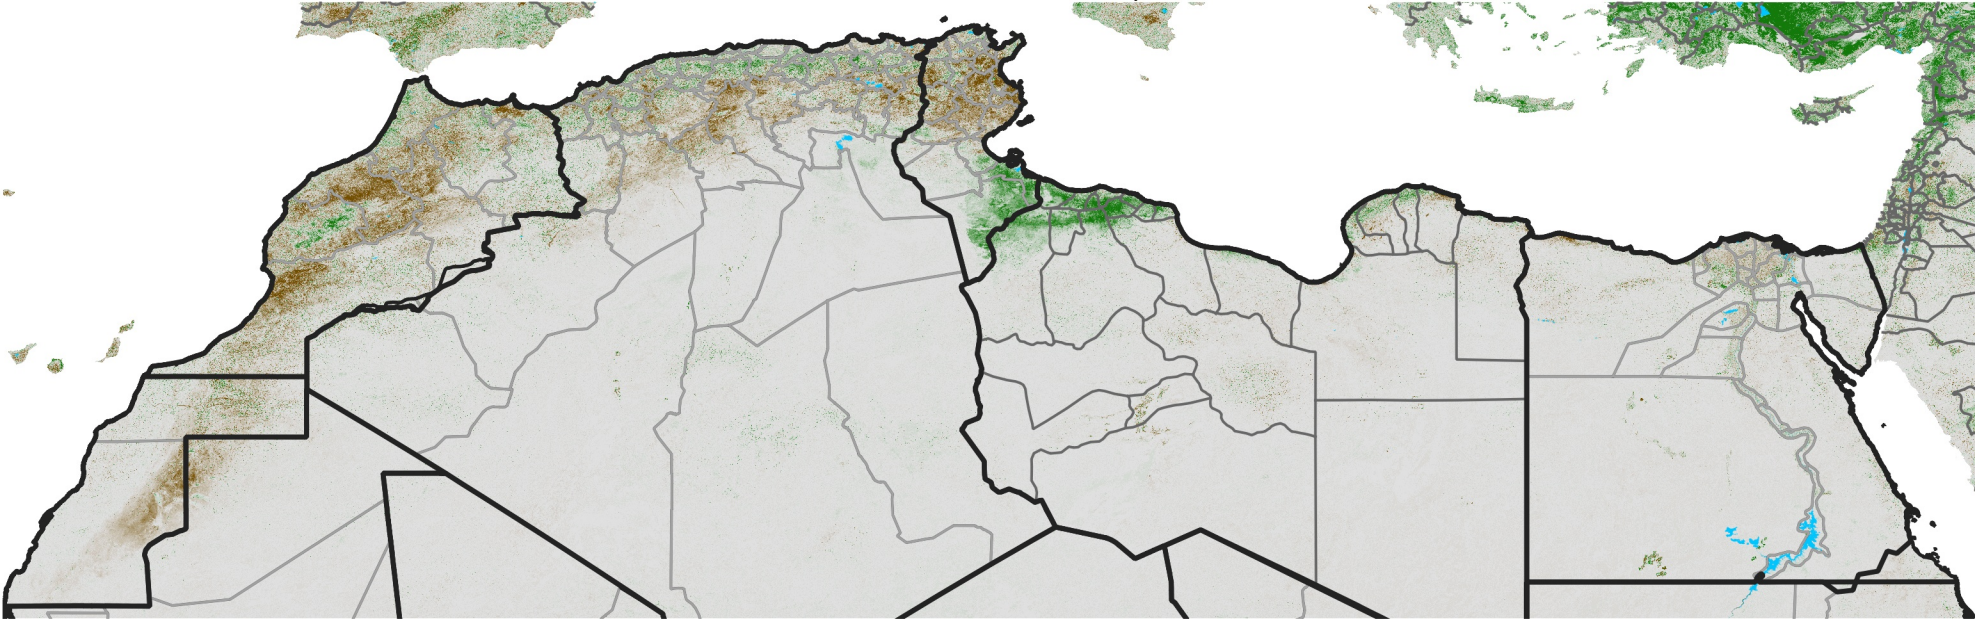

North Africa NDVI Difference

2018 minus 2017

Period 11 / Feb 16 - 25, 2018

NDVI Difference

< -0.3 -0.2 -0.1 -0.05 0.05 0.1 0.2 >0.3

Negative

No Difference

Positive