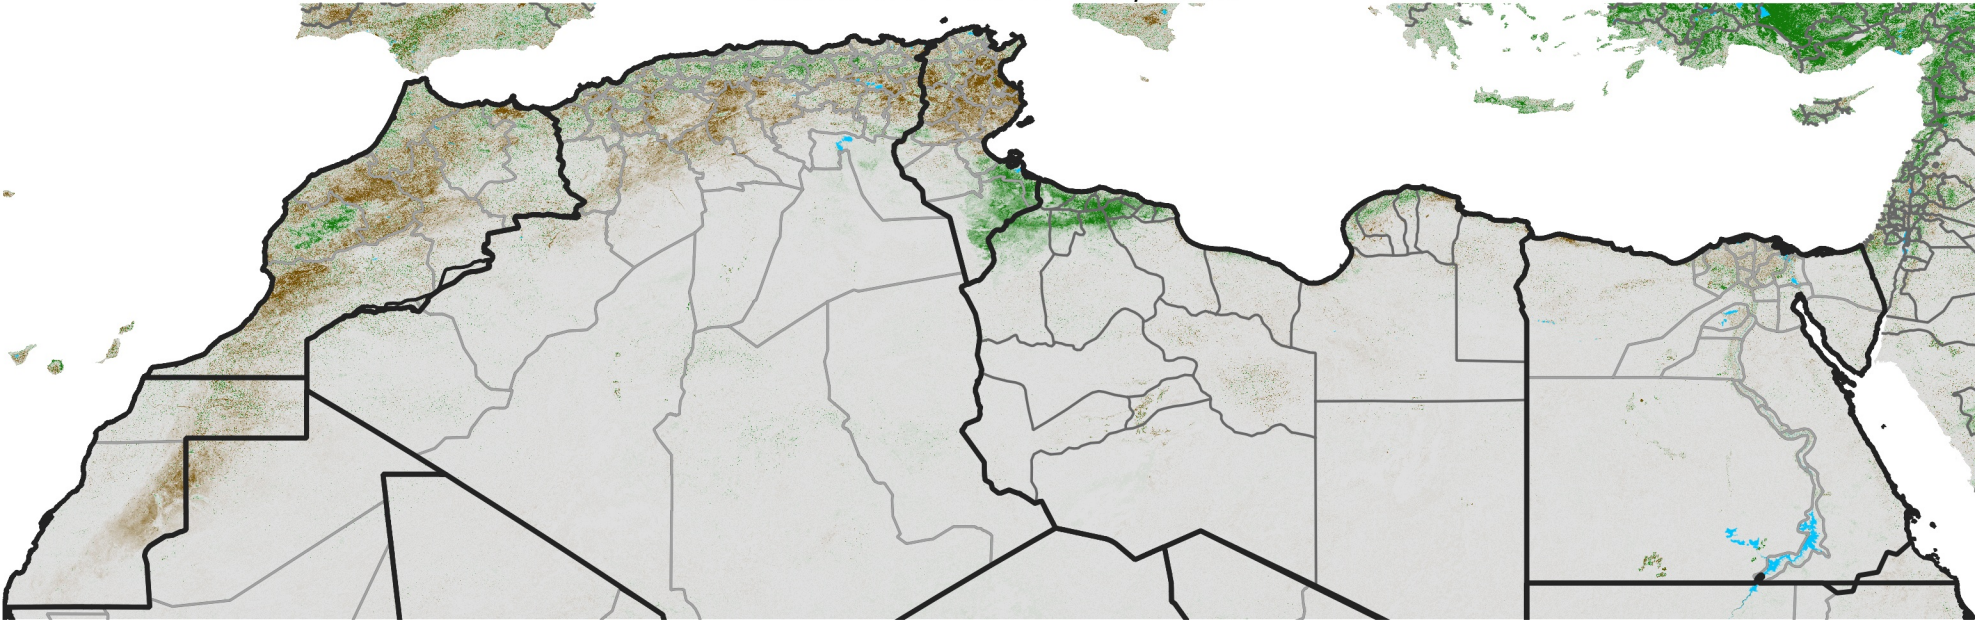

# North Africa NDVI Difference

2018 minus 2017

Period 12 / Feb 21 - 28, 2018

## NDVI Difference

< -0.3   -0.2   -0.1   -0.05   0.05   0.1   0.2   >0.3

Negative

No Difference

Positive