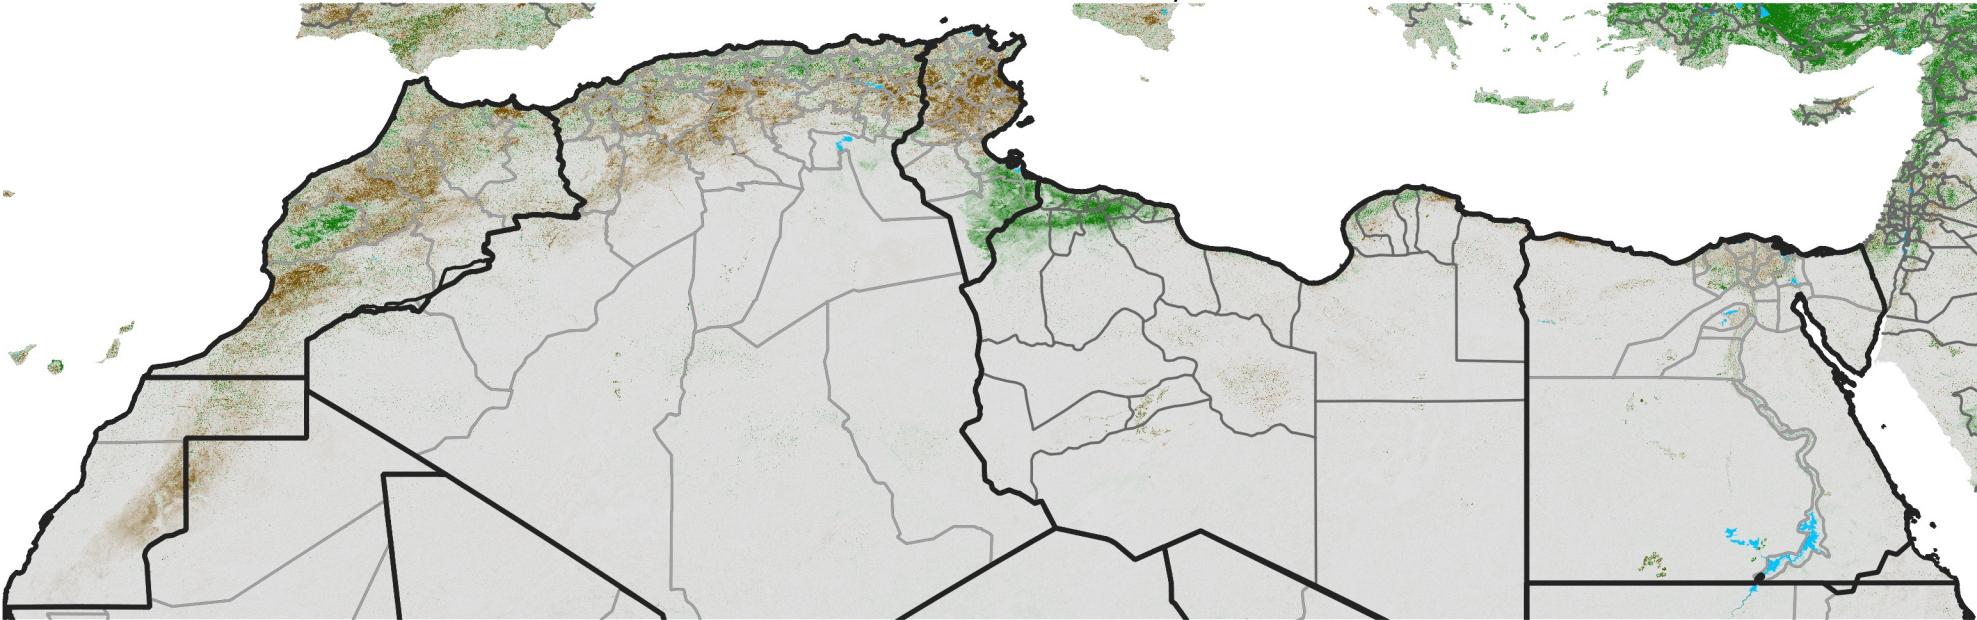

North Africa NDVI Difference

2018 minus 2017

Period 13 / Feb 26 - Mar 05, 2018

NDVI Difference

< -0.3 -0.2 -0.1 -0.05 0.05 0.1 0.2 >0.3

Negative

No Difference

Positive