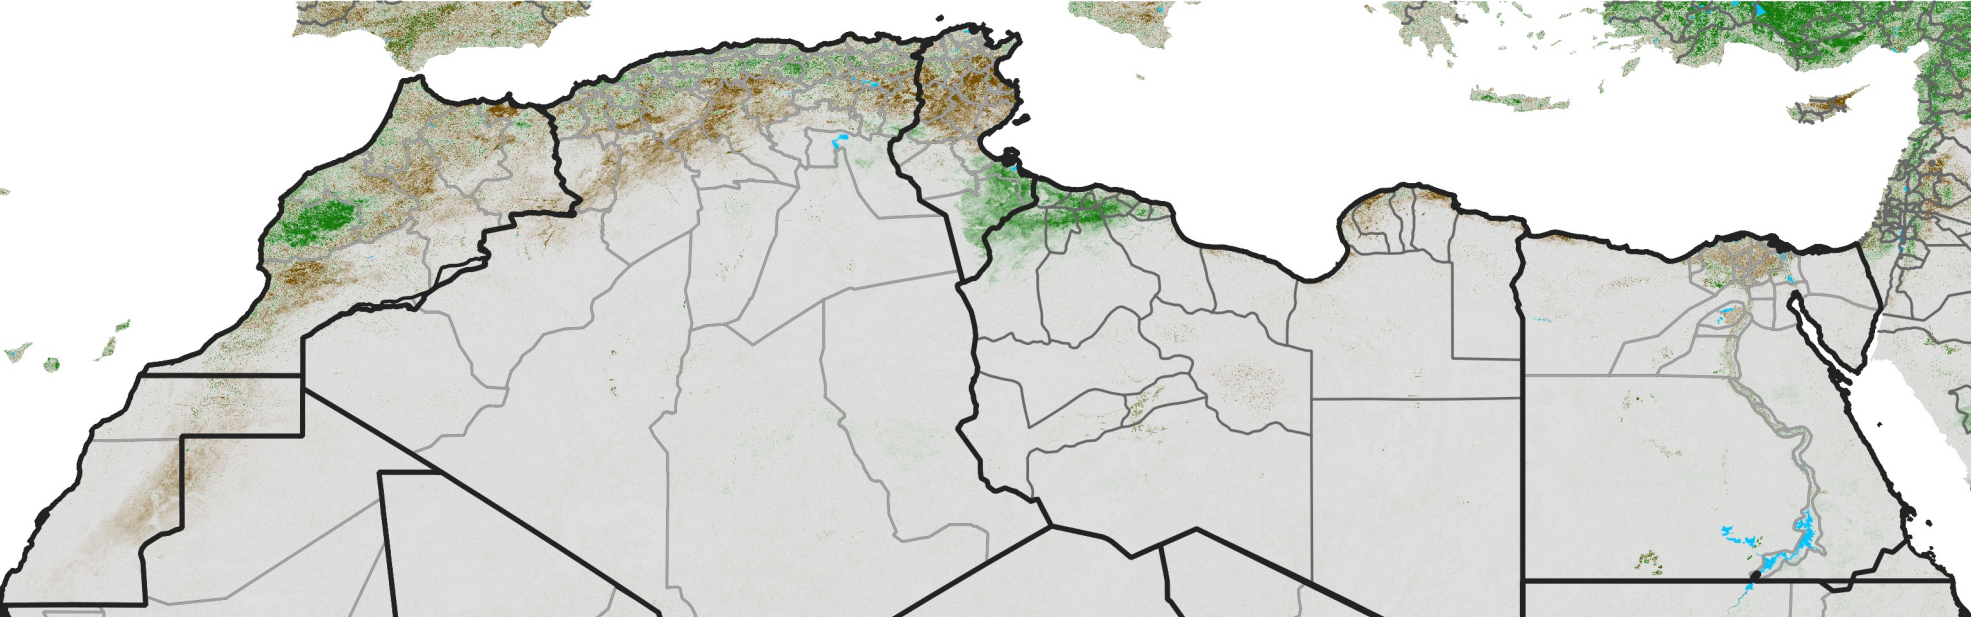

# North Africa NDVI Difference

2018 minus 2017

Period 16 / Mar 11 - 20, 2018

## NDVI Difference

< -0.3   -0.2   -0.1   -0.05   0.05   0.1   0.2   >0.3

Negative

No Difference

Positive