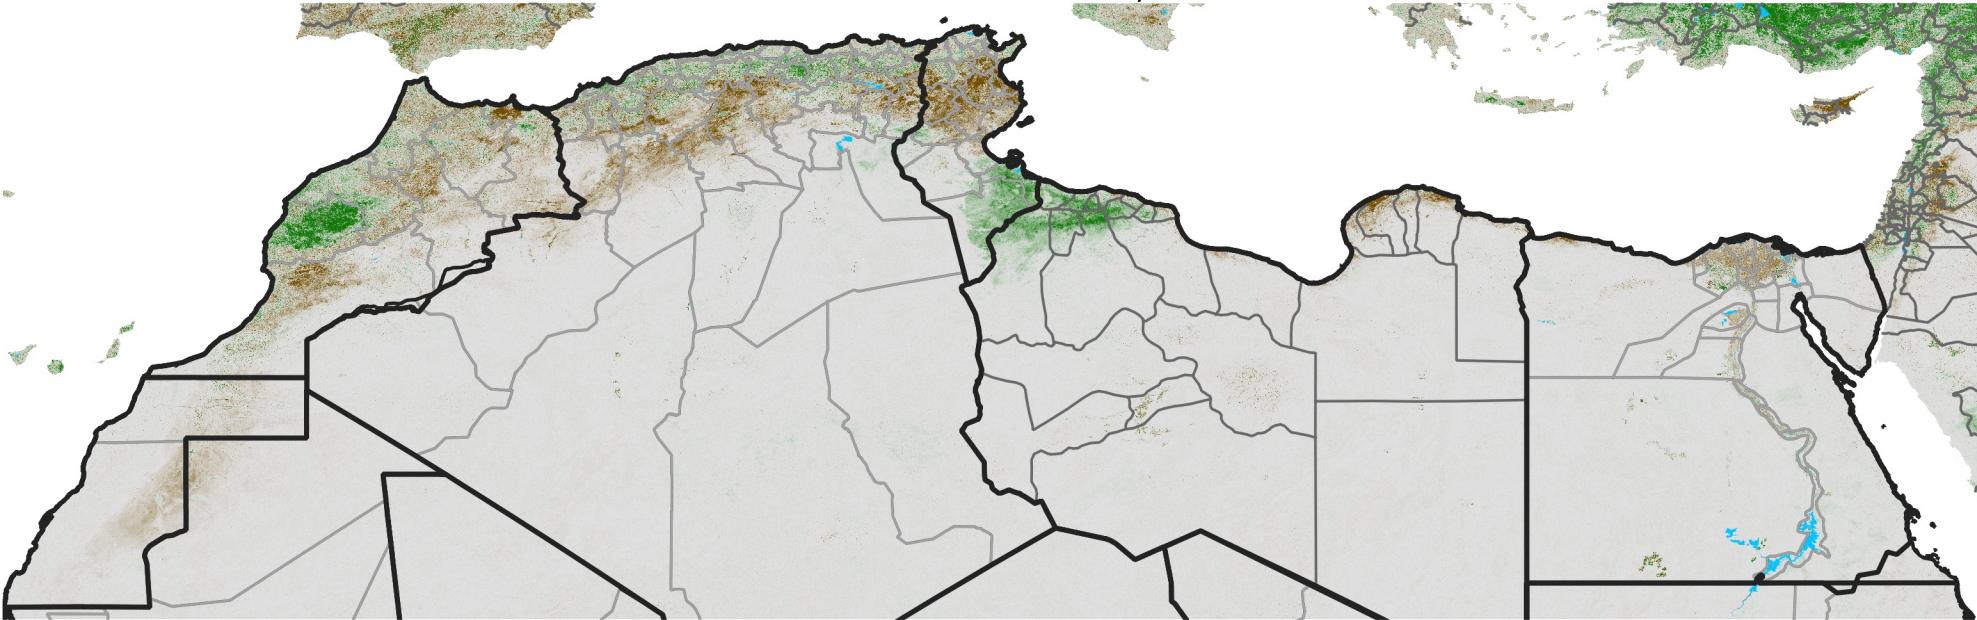

# North Africa NDVI Difference

2018 minus 2017

Period 17 / Mar 16 - 25, 2018

## NDVI Difference

< -0.3   -0.2   -0.1   -0.05   0.05   0.1   0.2   >0.3

Negative

No Difference

Positive