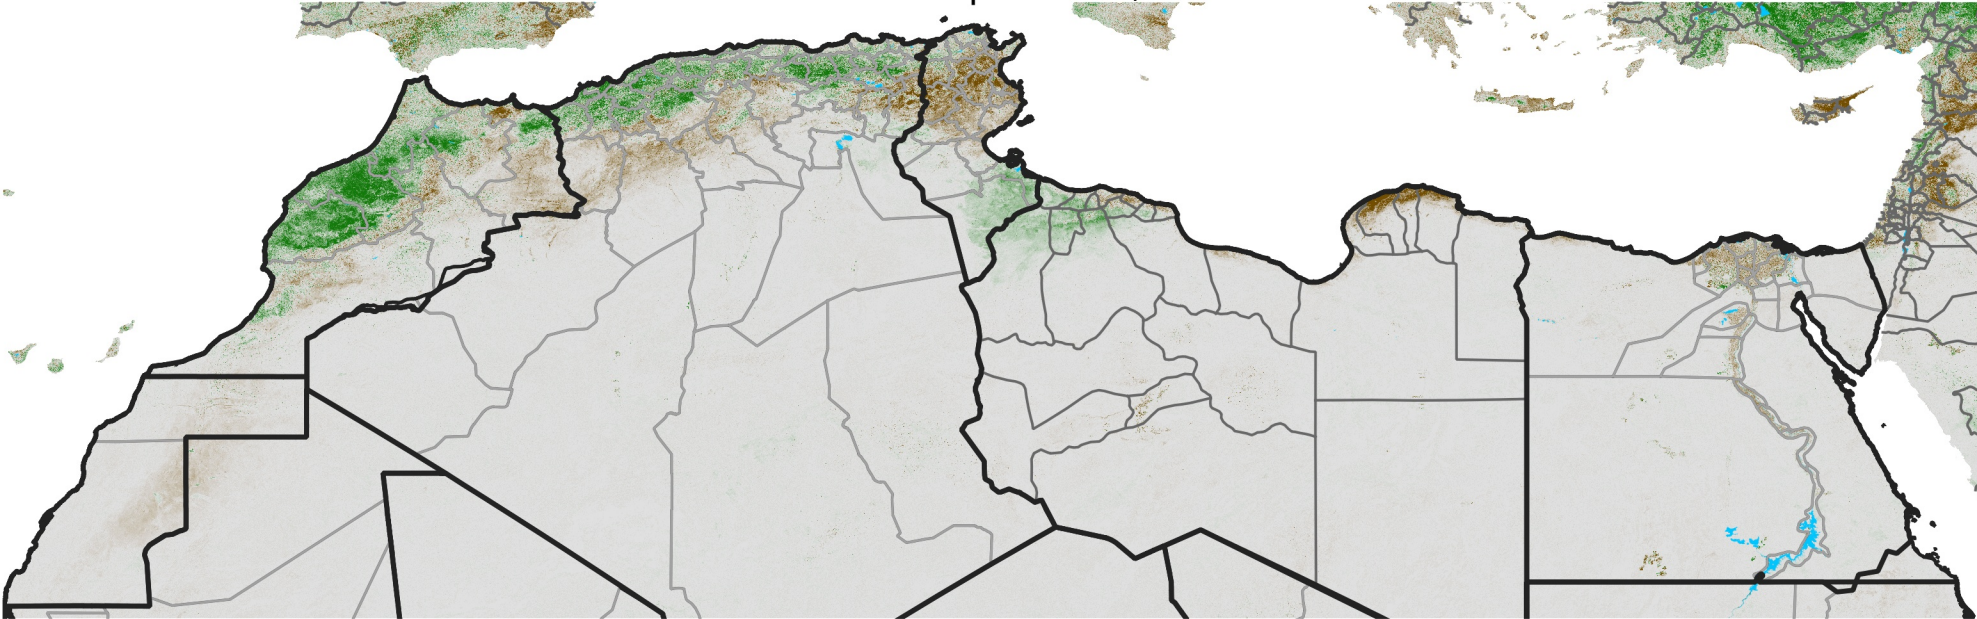

North Africa NDVI Difference

2018 minus 2017

Period 22 / Apr 11 - 20, 2018

NDVI Difference

< -0.3 -0.2 -0.1 -0.05 0.05 0.1 0.2 >0.3

Negative

No Difference

Positive