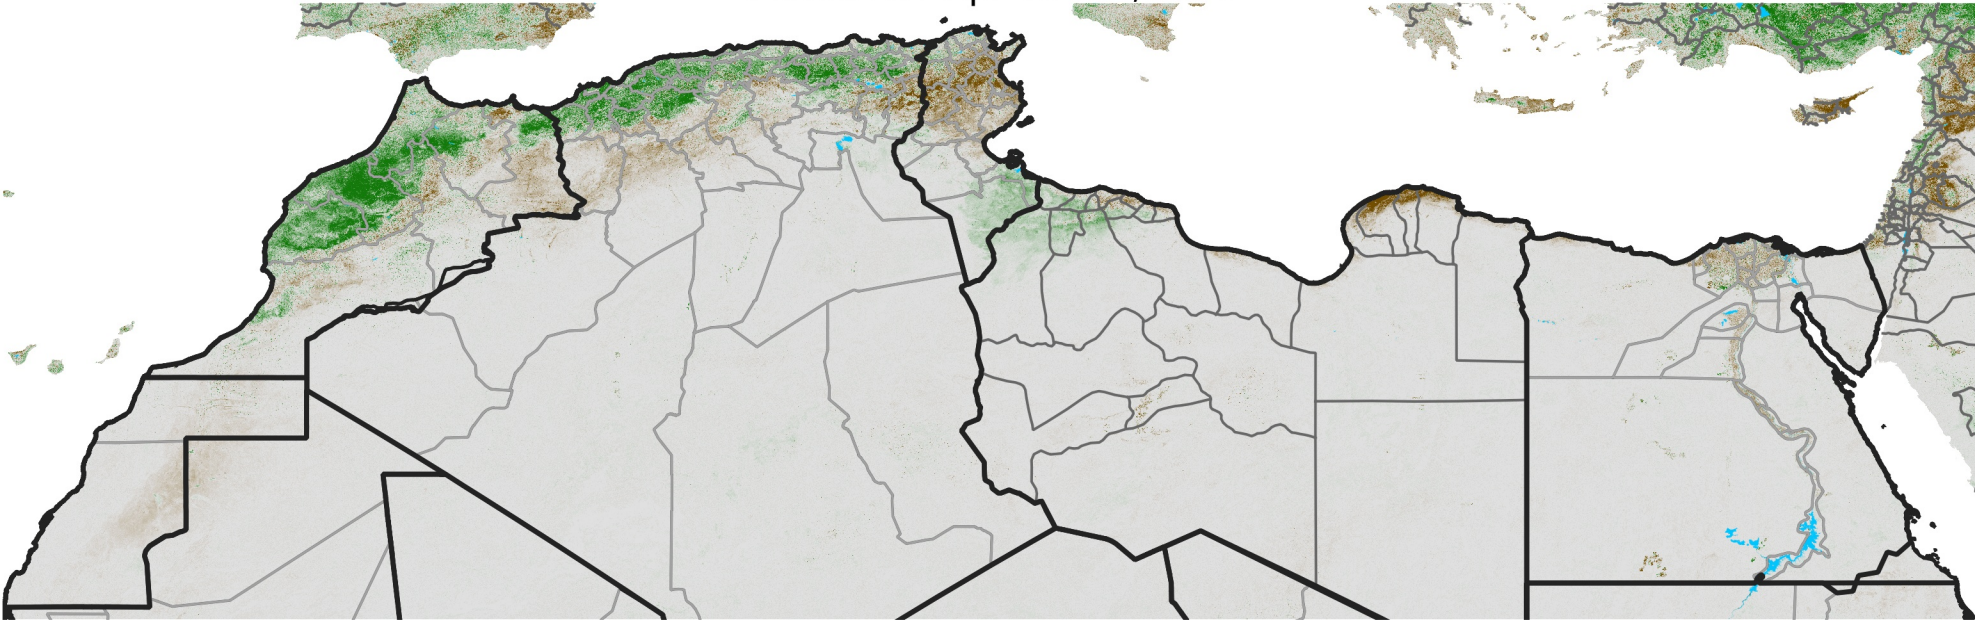

# North Africa NDVI Difference

2018 minus 2017

Period 23 / Apr 16 - 25, 2018

## NDVI Difference

< -0.3   -0.2   -0.1   -0.05   0.05   0.1   0.2   >0.3

Negative

No Difference

Positive