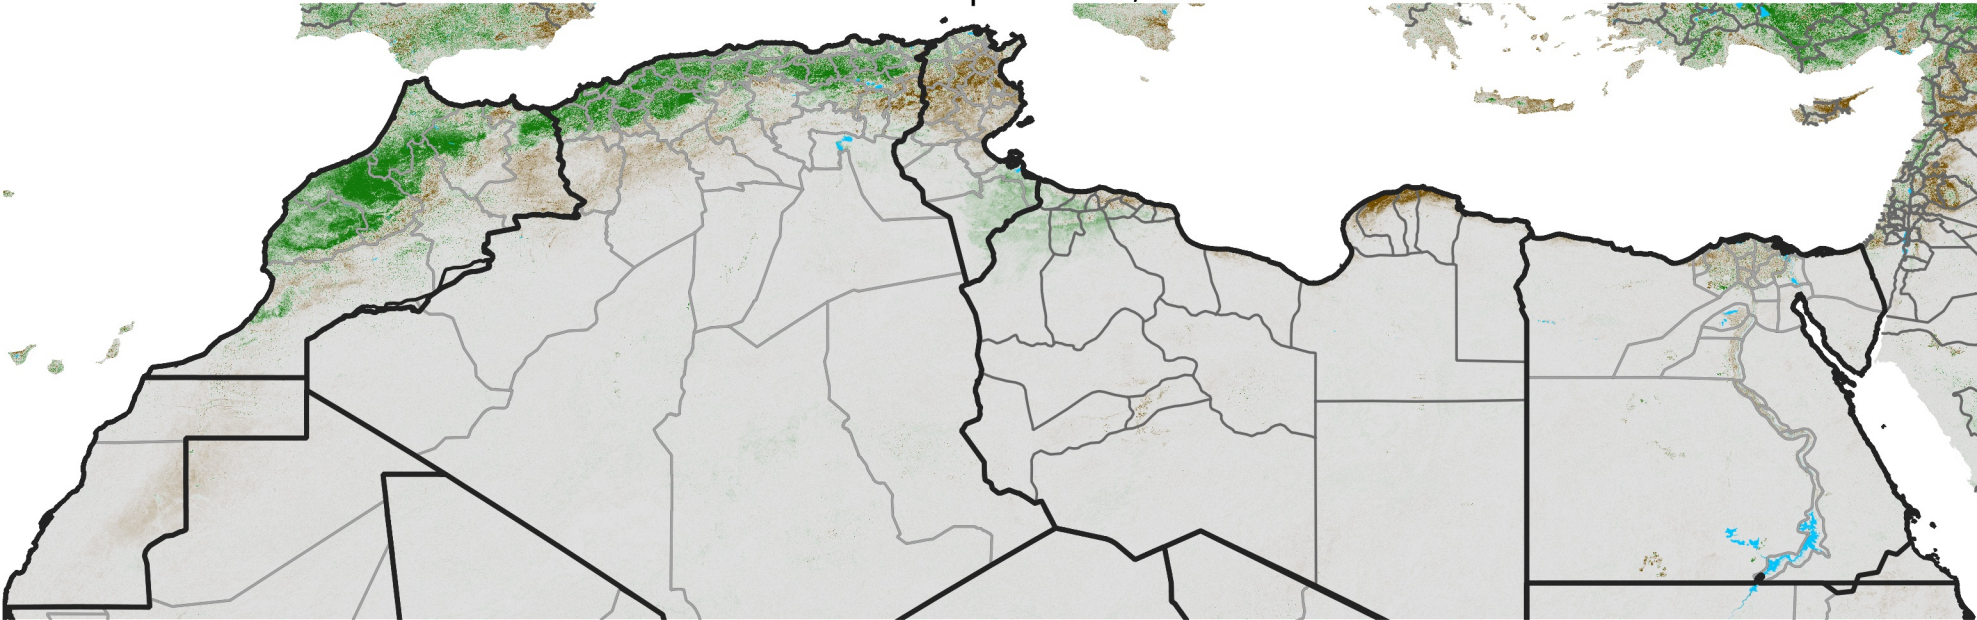

# North Africa NDVI Difference

2018 minus 2017

Period 24 / Apr 21 - 30, 2018

## NDVI Difference

< -0.3   -0.2   -0.1   -0.05   0.05   0.1   0.2   >0.3

Negative

No Difference

Positive