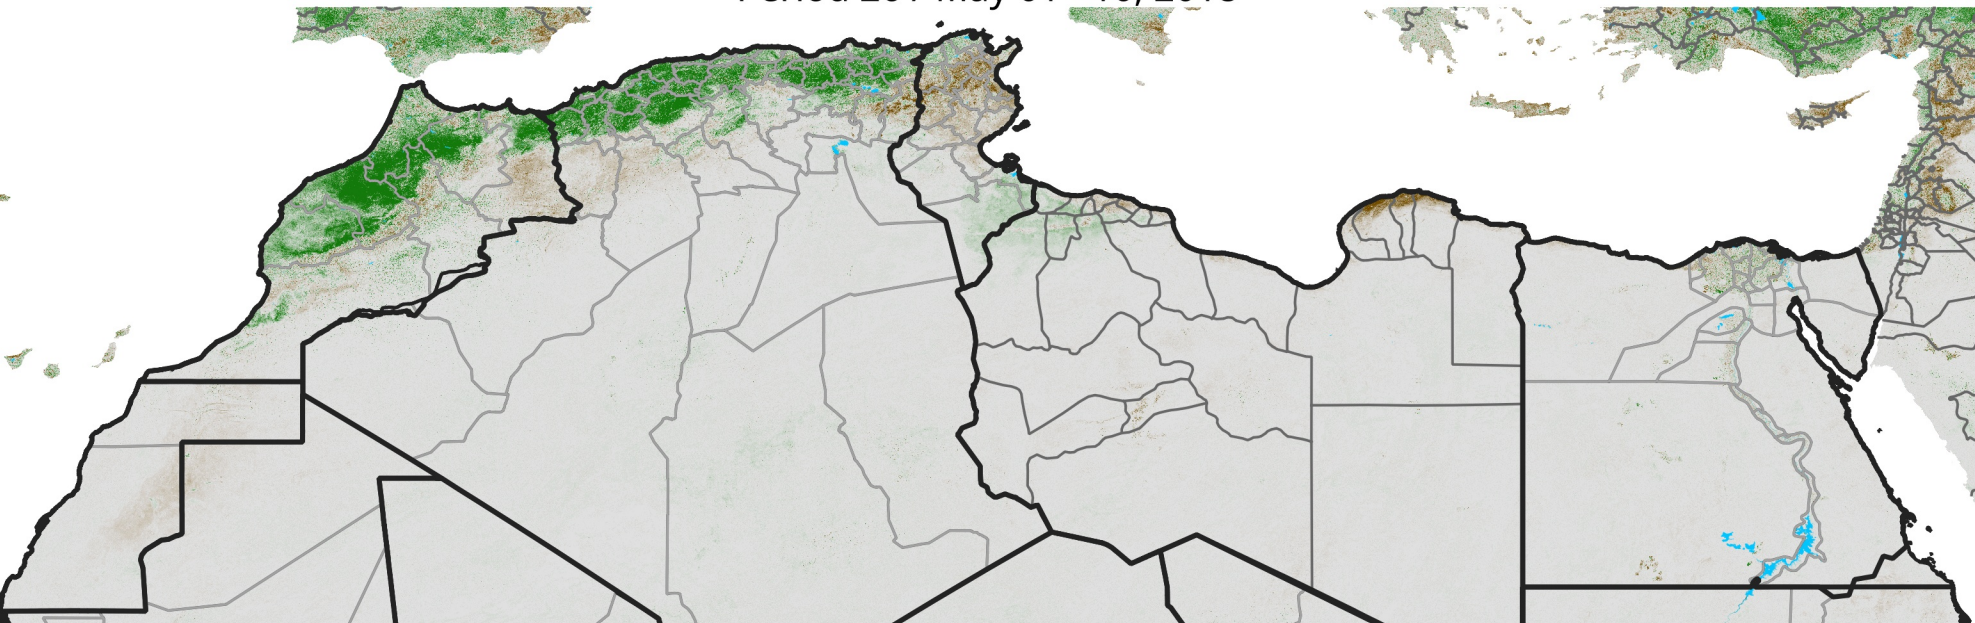

# North Africa NDVI Difference

2018 minus 2017

Period 26 / May 01 - 10, 2018

## NDVI Difference

< -0.3   -0.2   -0.1   -0.05   0.05   0.1   0.2   >0.3

Negative

No Difference

Positive