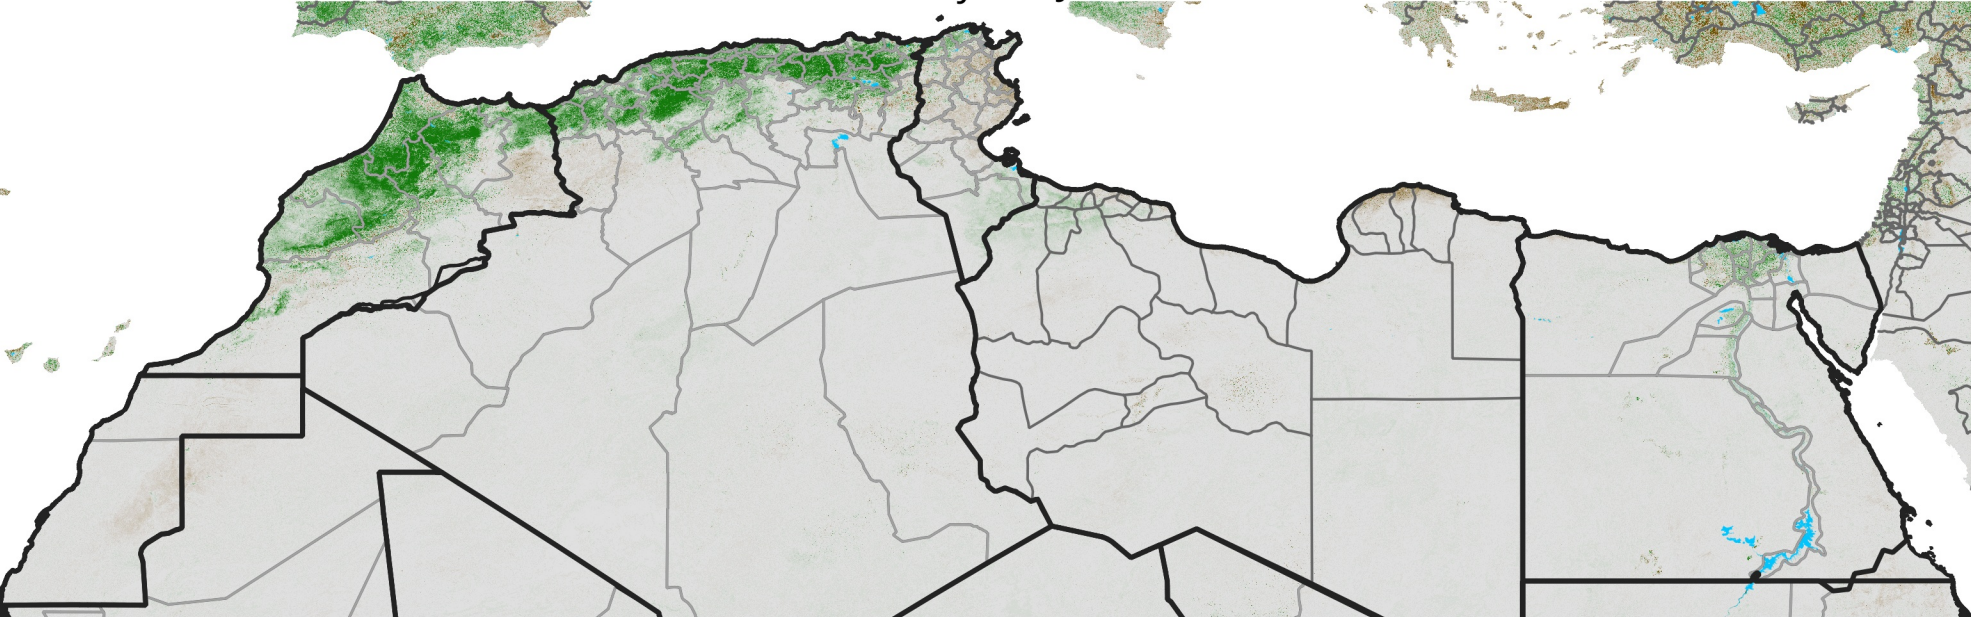

# North Africa NDVI Difference

2018 minus 2017

Period 31 / May 26 - Jun 05, 2018

## NDVI Difference

< -0.3   -0.2   -0.1   -0.05   0.05   0.1   0.2   >0.3

Negative

No Difference

Positive