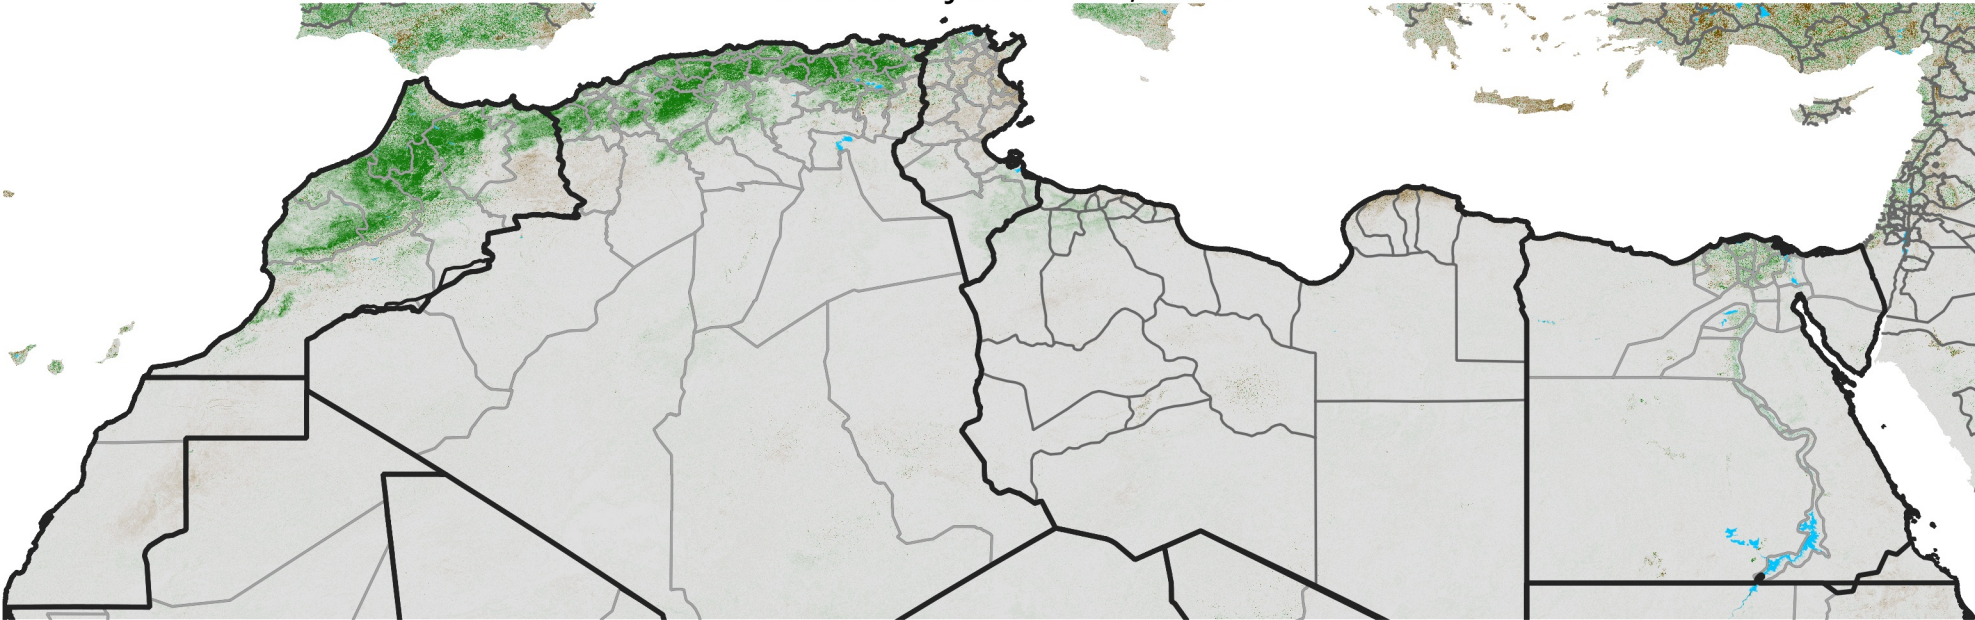

North Africa NDVI Difference

2018 minus 2017

Period 32 / Jun 01 - 10, 2018

NDVI Difference

< -0.3 -0.2 -0.1 -0.05 0.05 0.1 0.2 >0.3

Negative

No Difference

Positive