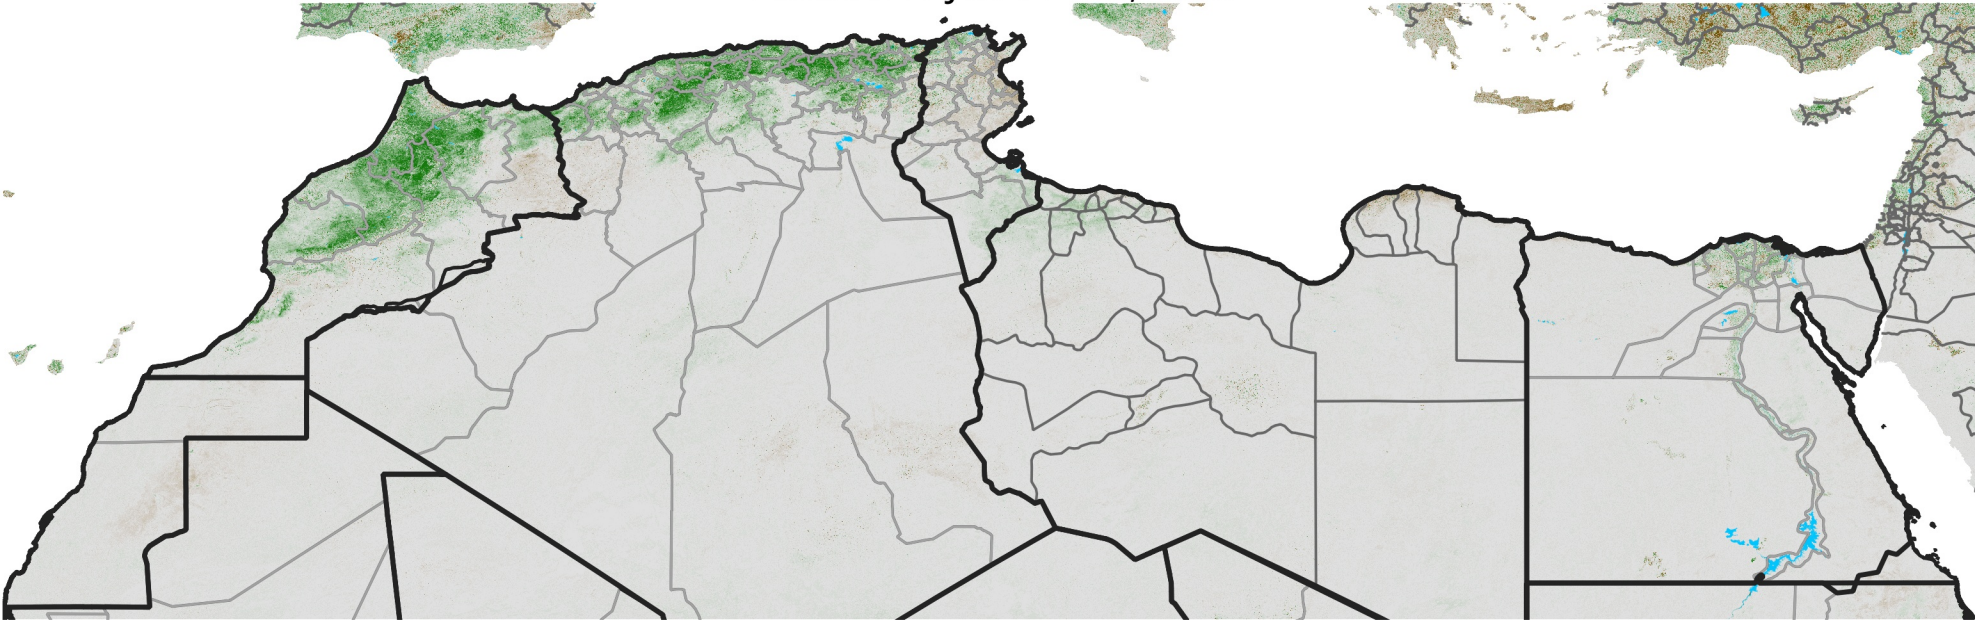

# North Africa NDVI Difference

2018 minus 2017

Period 34 / Jun 11 - 20, 2018

## NDVI Difference

< -0.3   -0.2   -0.1   -0.05   0.05   0.1   0.2   >0.3

Negative

No Difference

Positive