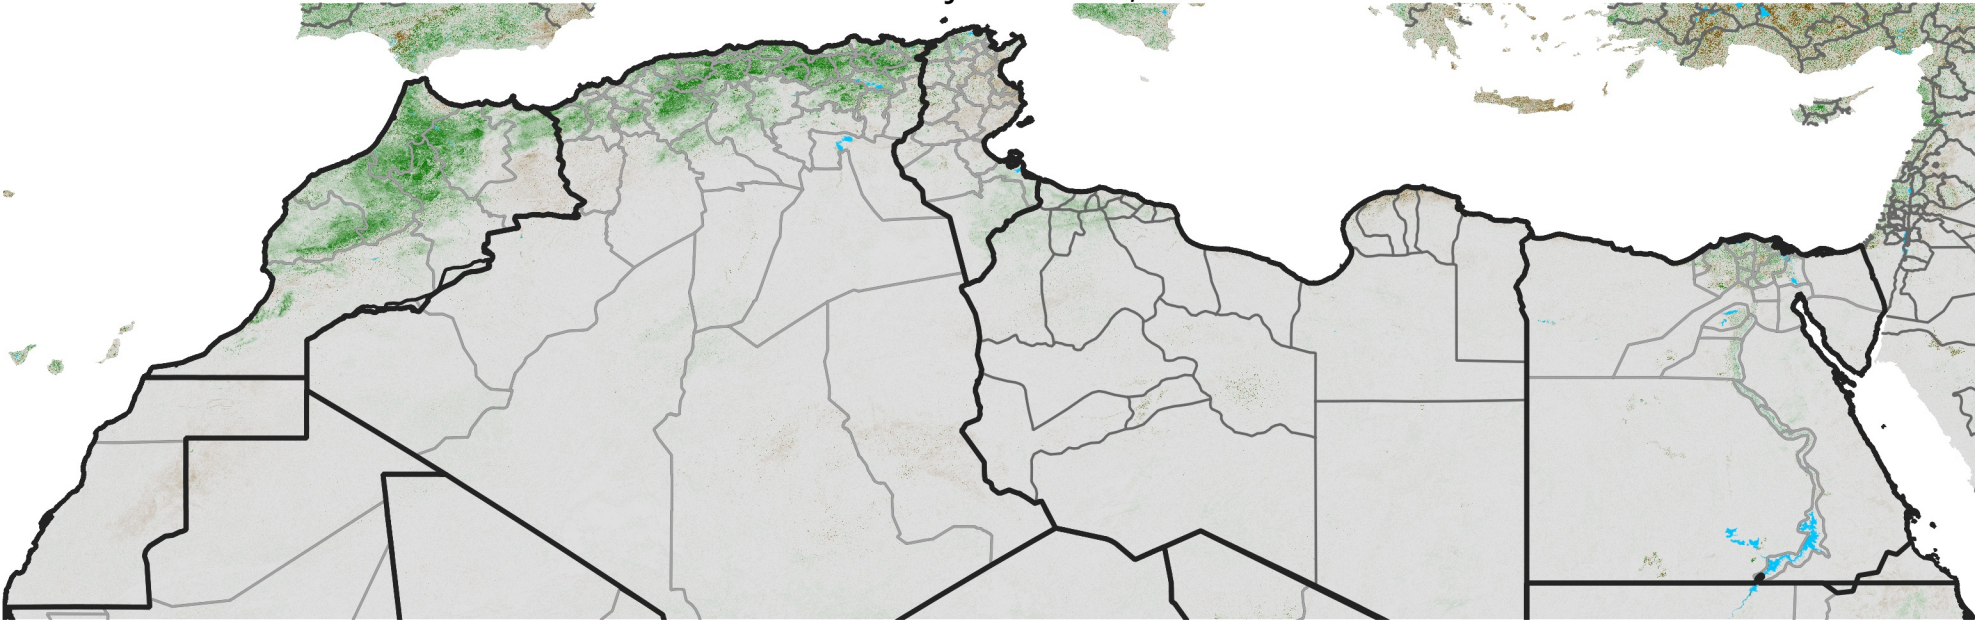

North Africa NDVI Difference

2018 minus 2017

Period 35 / Jun 16 - 25, 2018

NDVI Difference

< -0.3 -0.2 -0.1 -0.05 0.05 0.1 0.2 >0.3

Negative

No Difference

Positive