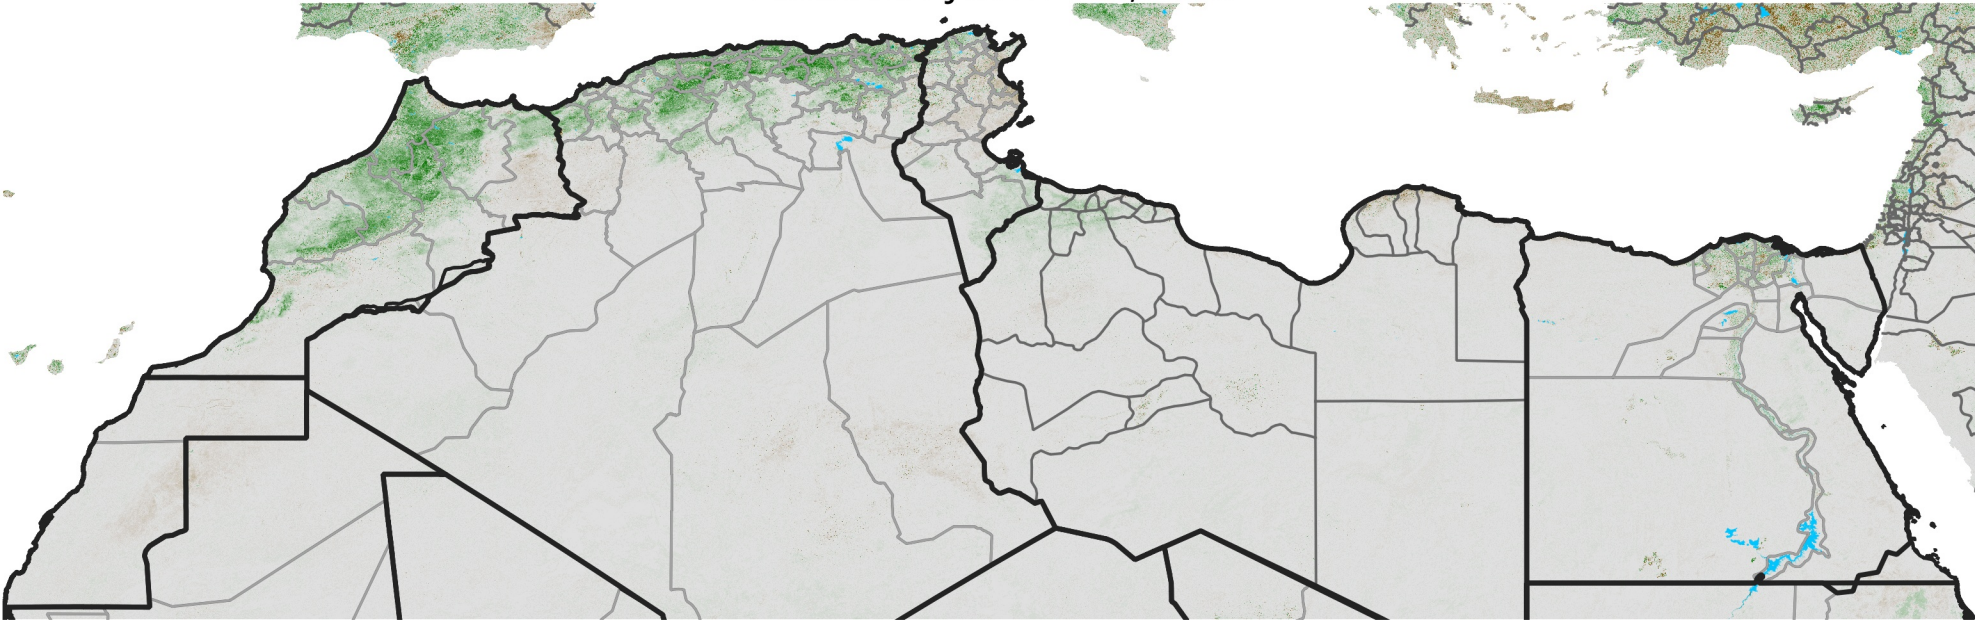

North Africa NDVI Difference

2018 minus 2017

Period 36 / Jun 21 - 30, 2018

NDVI Difference

< -0.3 -0.2 -0.1 -0.05 0.05 0.1 0.2 >0.3

Negative

No Difference

Positive