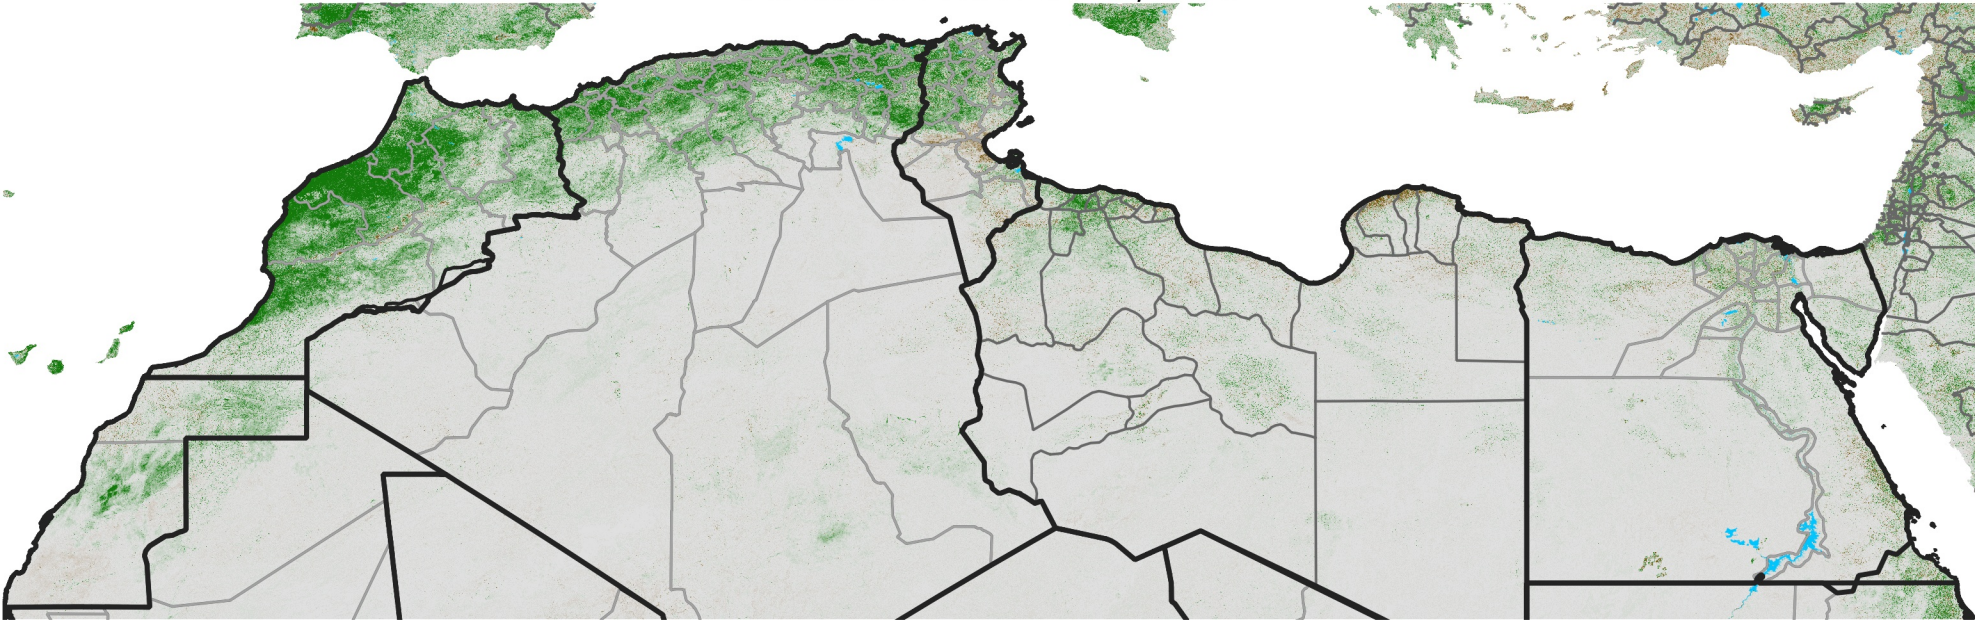

# North Africa NDVI Difference

2018 minus 2017

Period 66 / Nov 21 - 30, 2018

## NDVI Difference

< -0.3   -0.2   -0.1   -0.05   0.05   0.1   0.2   >0.3

Negative

No Difference

Positive