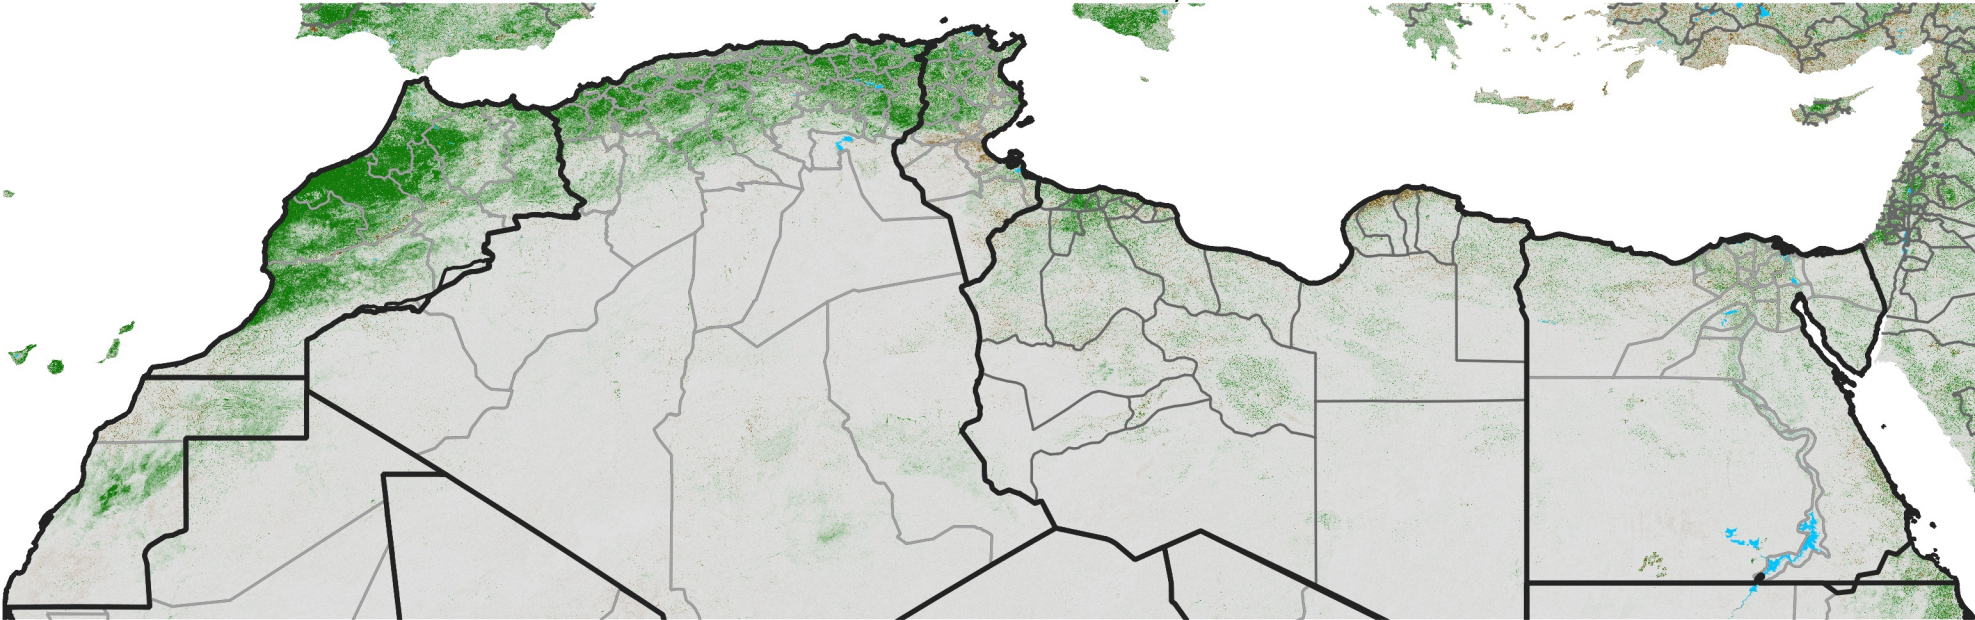

# North Africa NDVI Difference

2018 minus 2017

Period 67 / Nov 26 - Dec 05, 2018

## NDVI Difference

< -0.3   -0.2   -0.1   -0.05   0.05   0.1   0.2   >0.3

Negative

No Difference

Positive