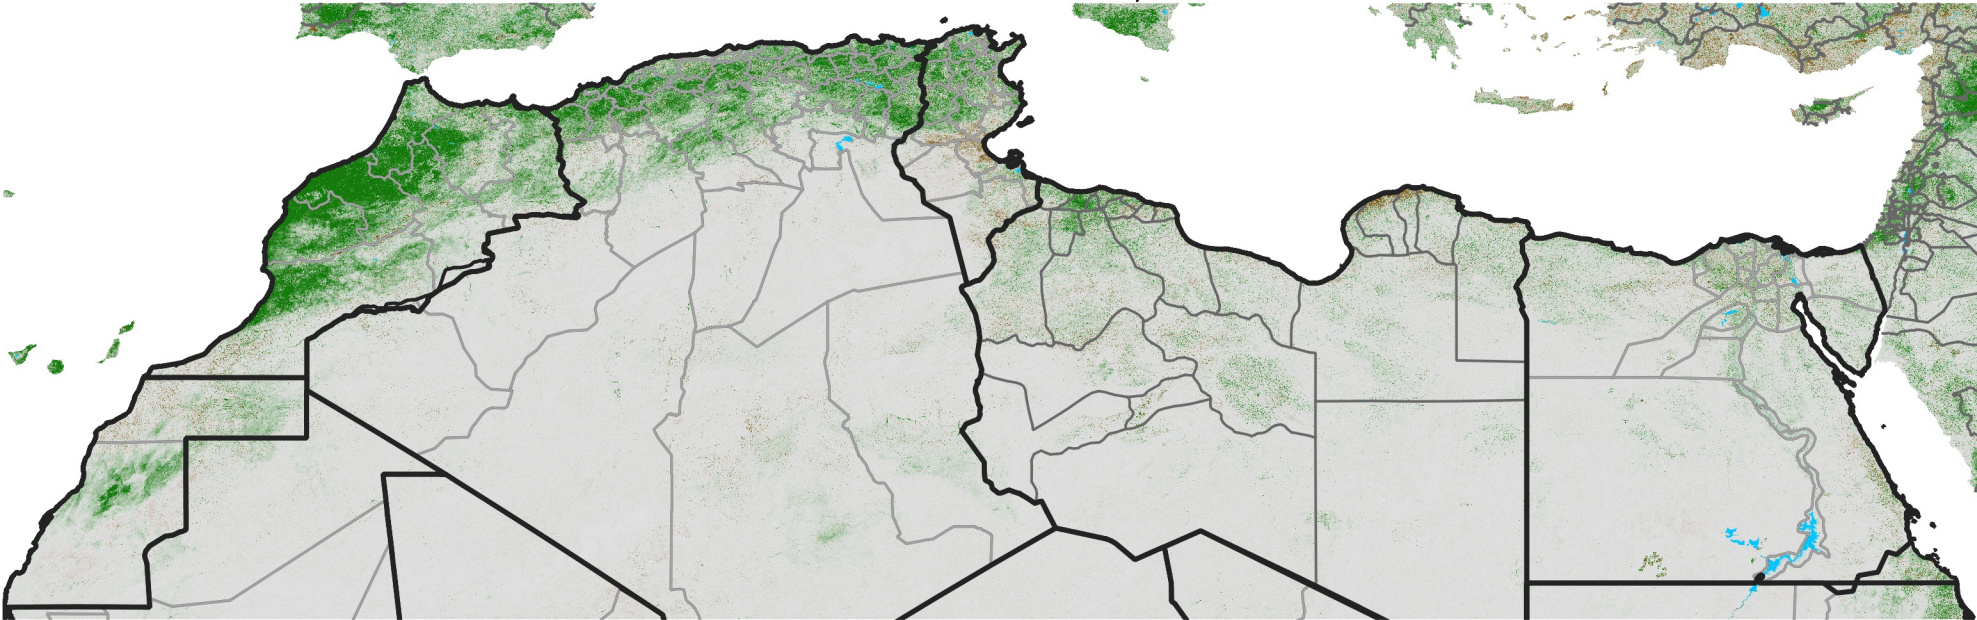

North Africa NDVI Difference

2018 minus 2017

Period 68 / Dec 01 - 10, 2018

NDVI Difference

< -0.3 -0.2 -0.1 -0.05 0.05 0.1 0.2 >0.3

Negative

No Difference

Positive