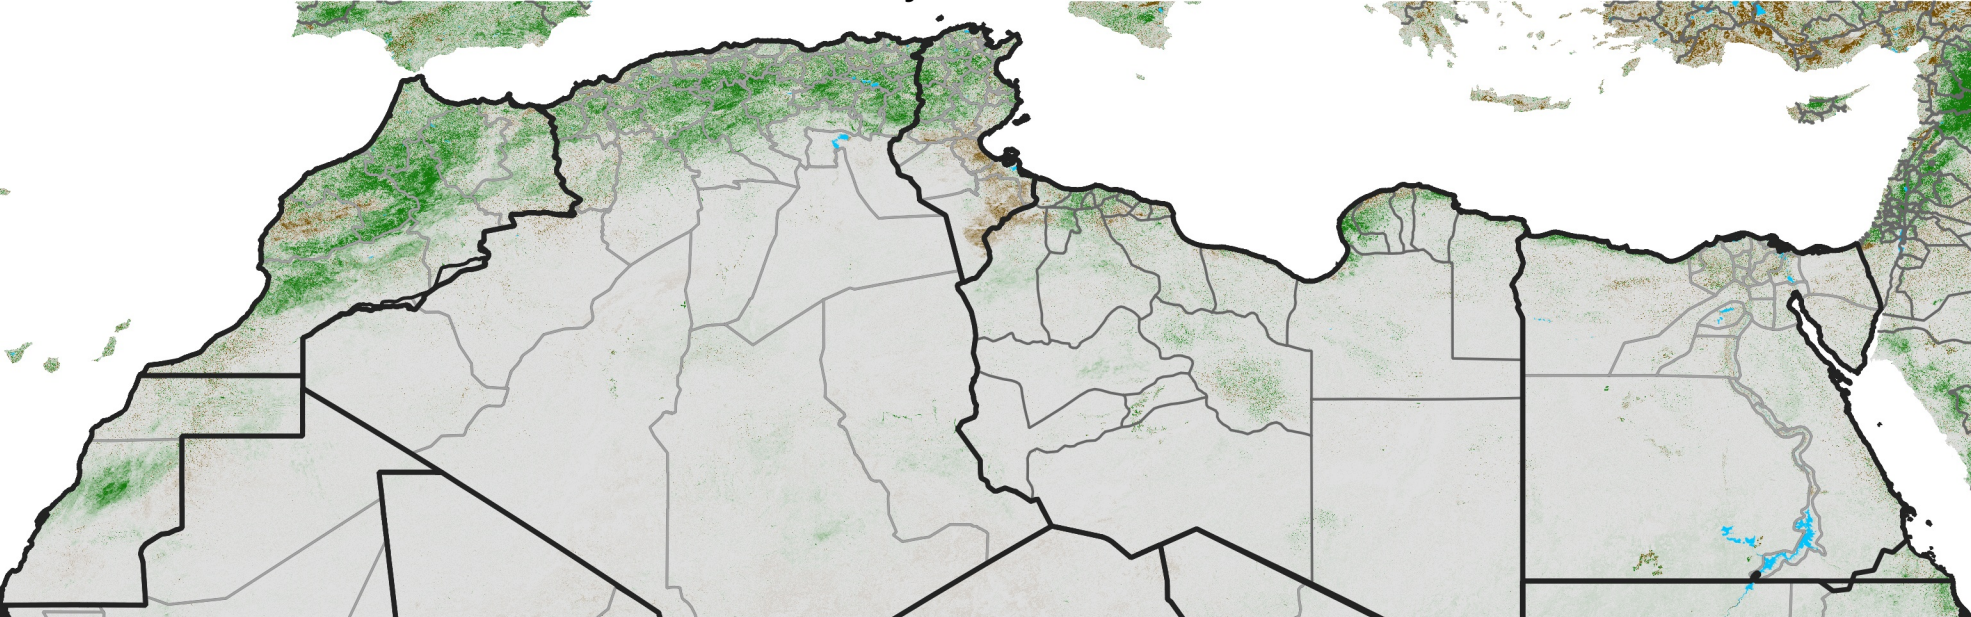

North Africa NDVI Difference

2019 minus 2018

Period 07 / Jan 26 - Feb 05, 2019

NDVI Difference

< -0.3 -0.2 -0.1 -0.05 0.05 0.1 0.2 >0.3

Negative

No Difference

Positive