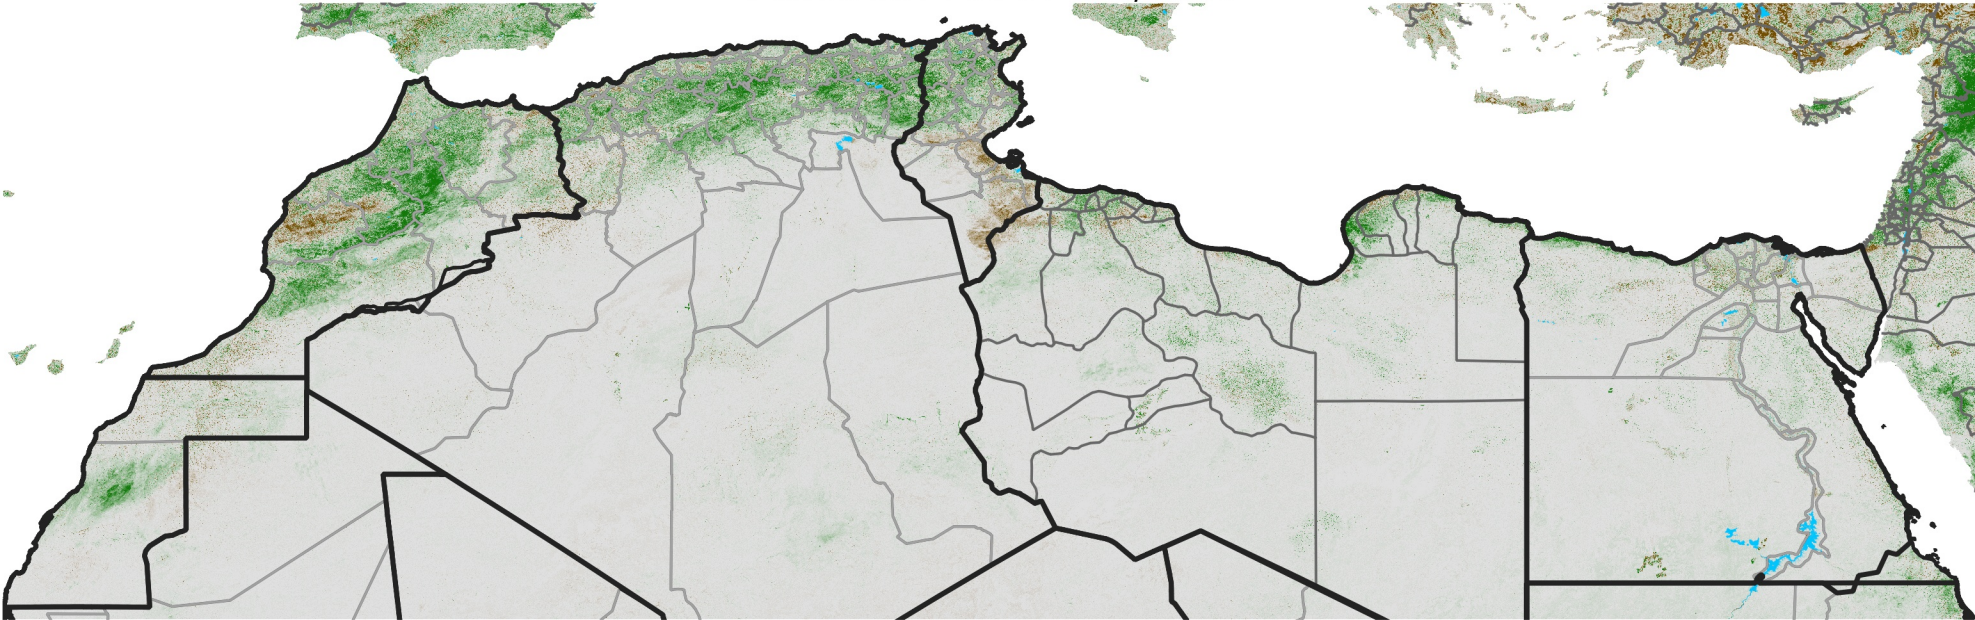

North Africa NDVI Difference

2019 minus 2018

Period 08 / Feb 01 - 10, 2019

NDVI Difference

< -0.3 -0.2 -0.1 -0.05 0.05 0.1 0.2 >0.3

Negative

No Difference

Positive