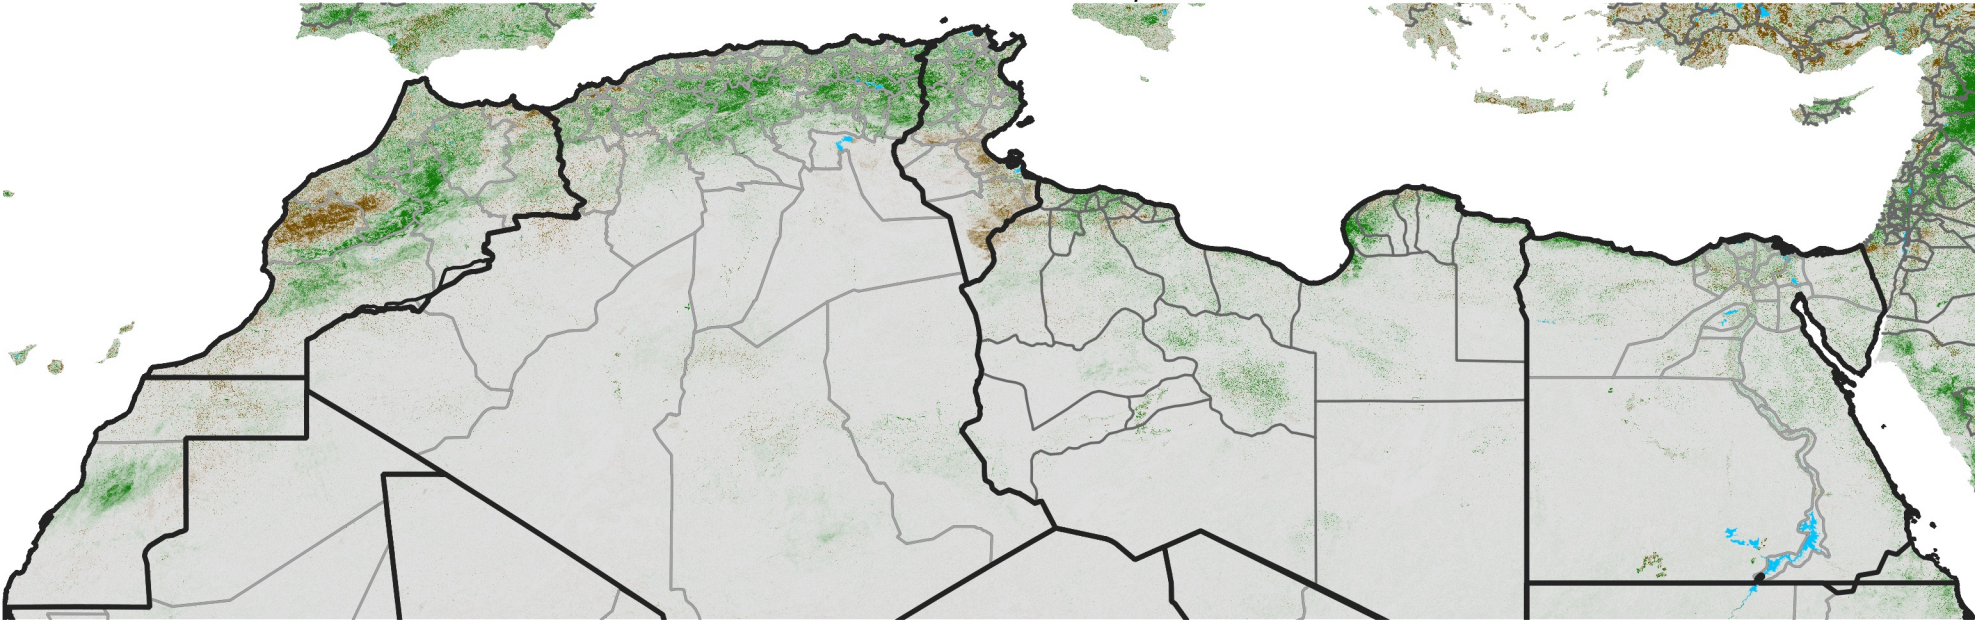

North Africa NDVI Difference

2019 minus 2018

Period 10 / Feb 11 - 20, 2019

NDVI Difference

< -0.3 -0.2 -0.1 -0.05 0.05 0.1 0.2 >0.3

Negative

No Difference

Positive