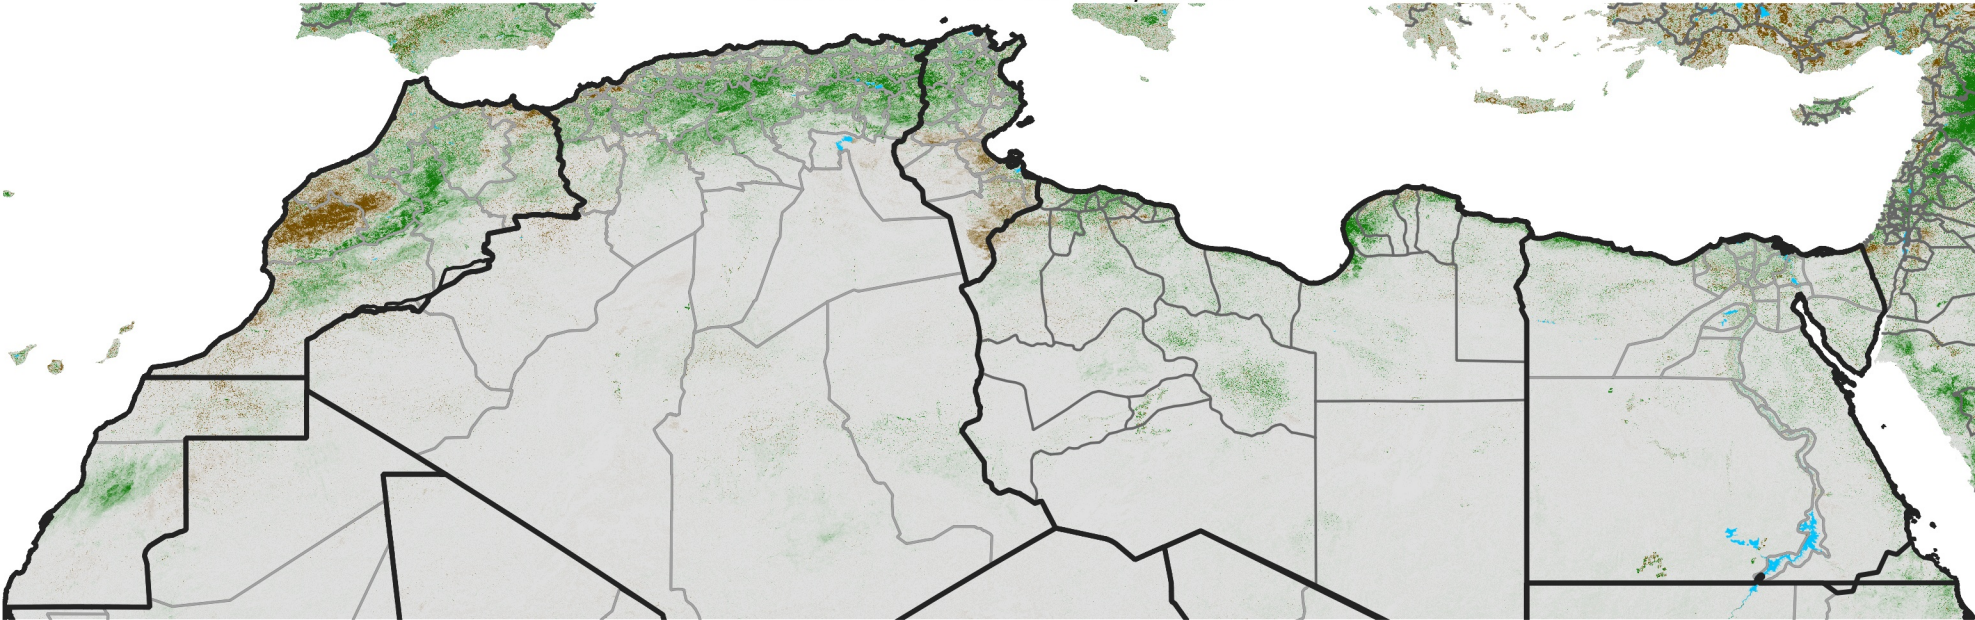

North Africa NDVI Difference

2019 minus 2018

Period 11 / Feb 16 - 25, 2019

NDVI Difference

< -0.3 -0.2 -0.1 -0.05 0.05 0.1 0.2 >0.3

Negative

No Difference

Positive