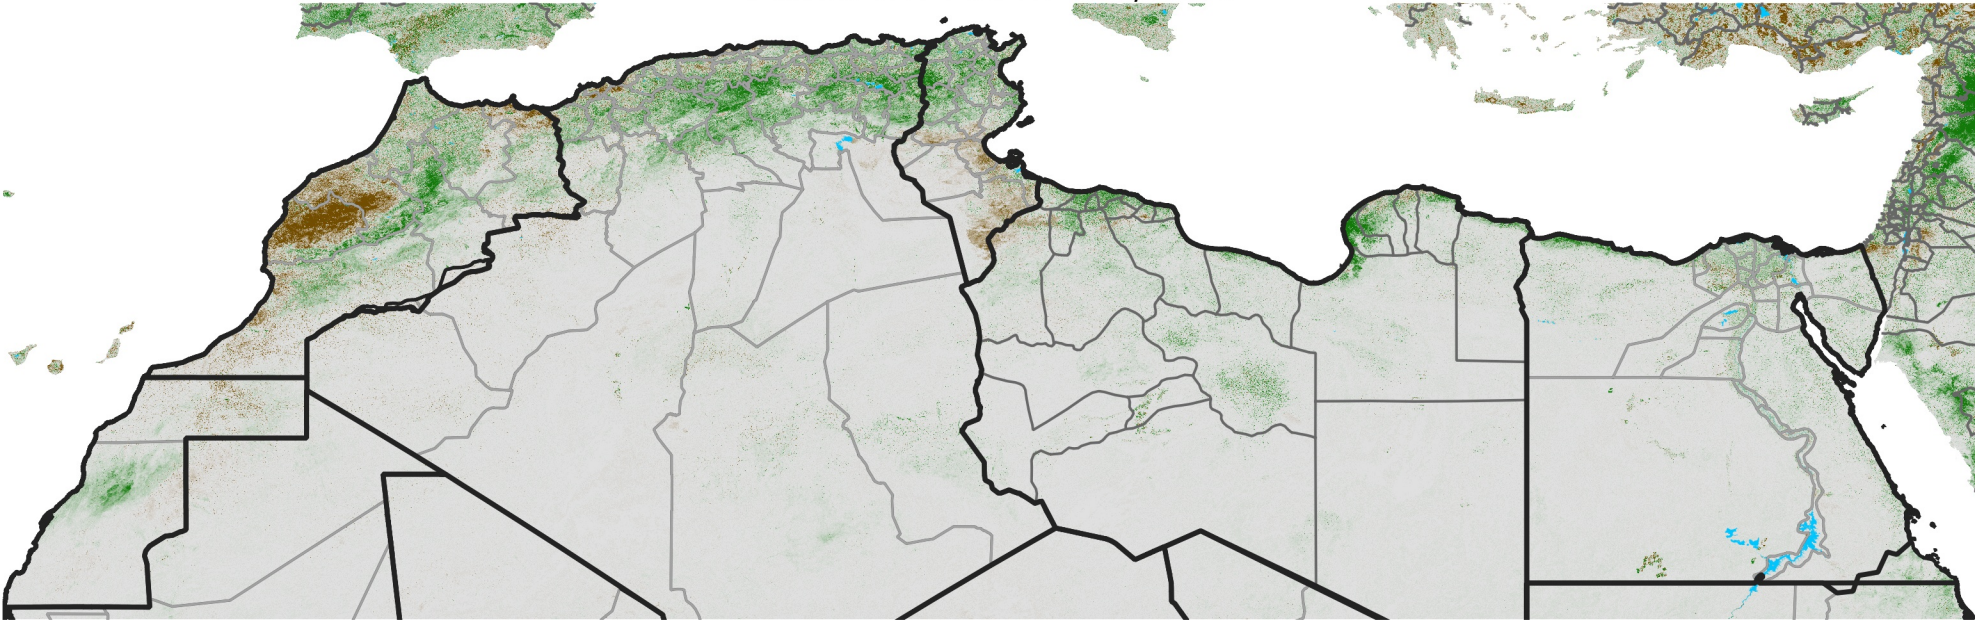

North Africa NDVI Difference

2019 minus 2018

Period 12 / Feb 21 - 28, 2019

NDVI Difference

< -0.3 -0.2 -0.1 -0.05 0.05 0.1 0.2 >0.3

Negative

No Difference

Positive