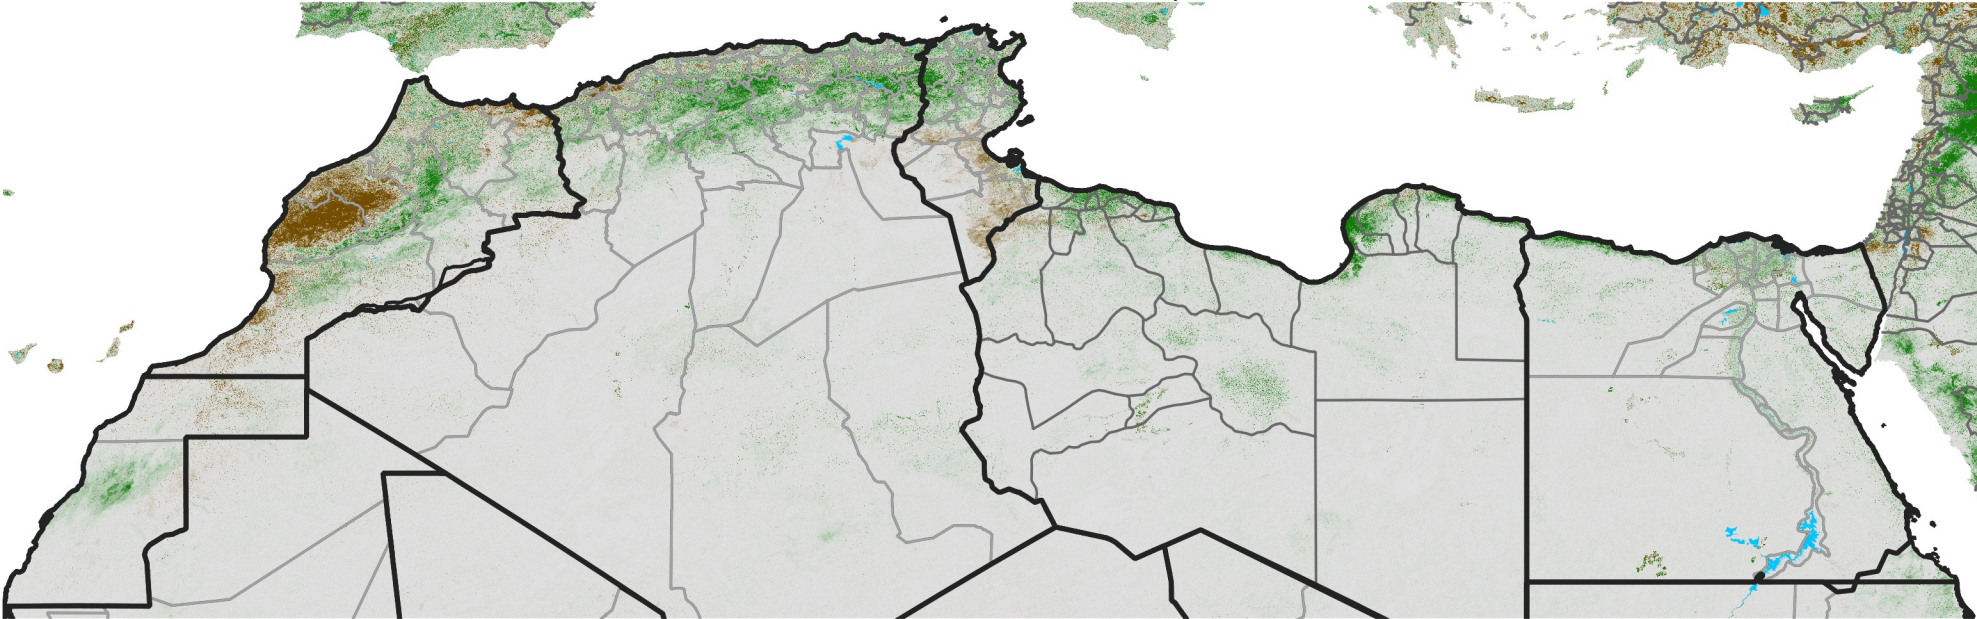

North Africa NDVI Difference

2019 minus 2018

Period 13 / Feb 26 - Mar 05, 2019

NDVI Difference

< -0.3 -0.2 -0.1 -0.05 0.05 0.1 0.2 >0.3

Negative

No Difference

Positive