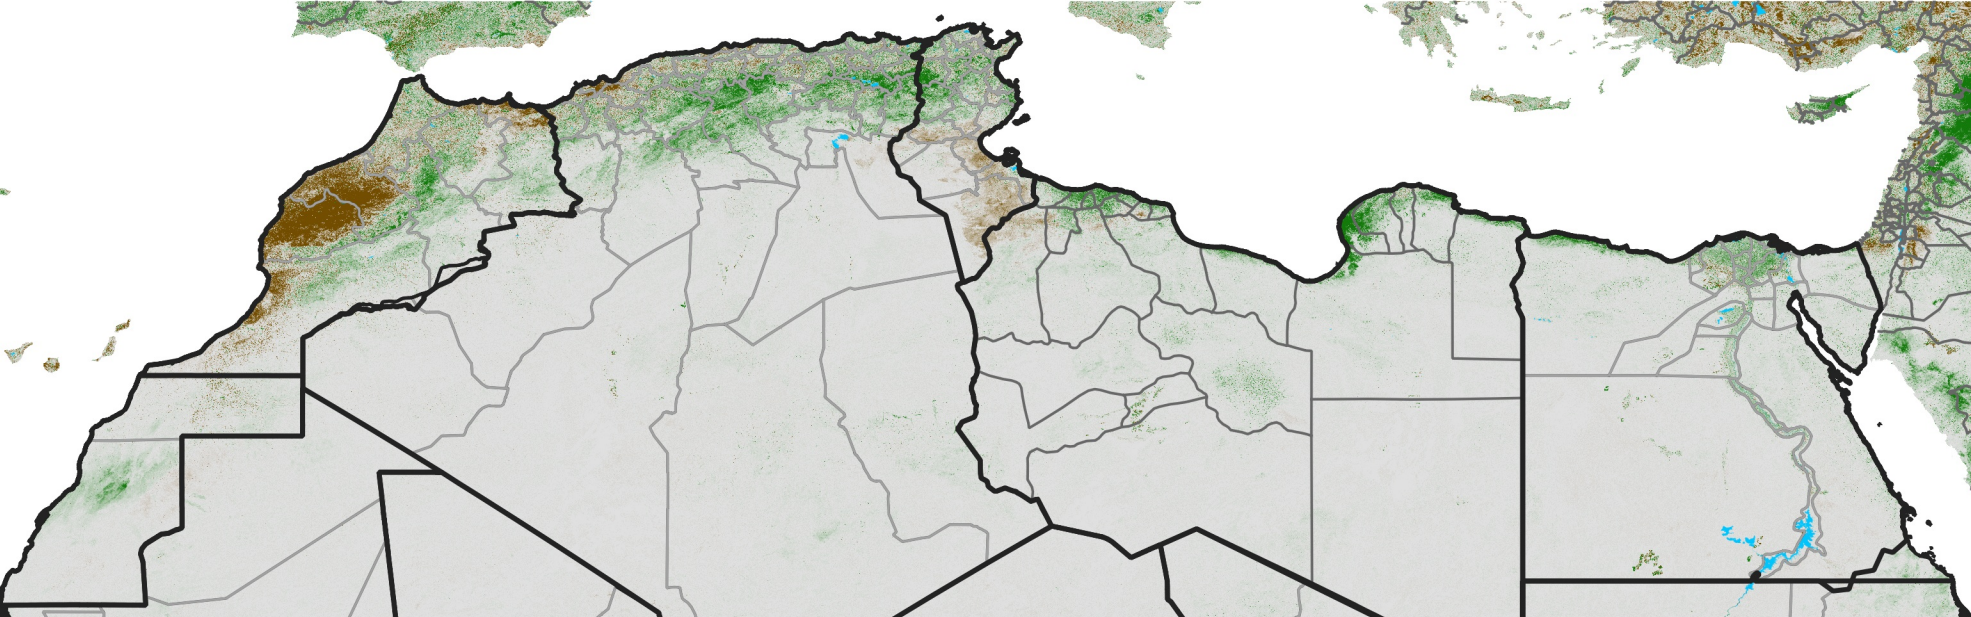

# North Africa NDVI Difference

2019 minus 2018

Period 15 / Mar 06 - 15, 2019

## NDVI Difference

< -0.3   -0.2   -0.1   -0.05   0.05   0.1   0.2   >0.3

Negative

No Difference

Positive