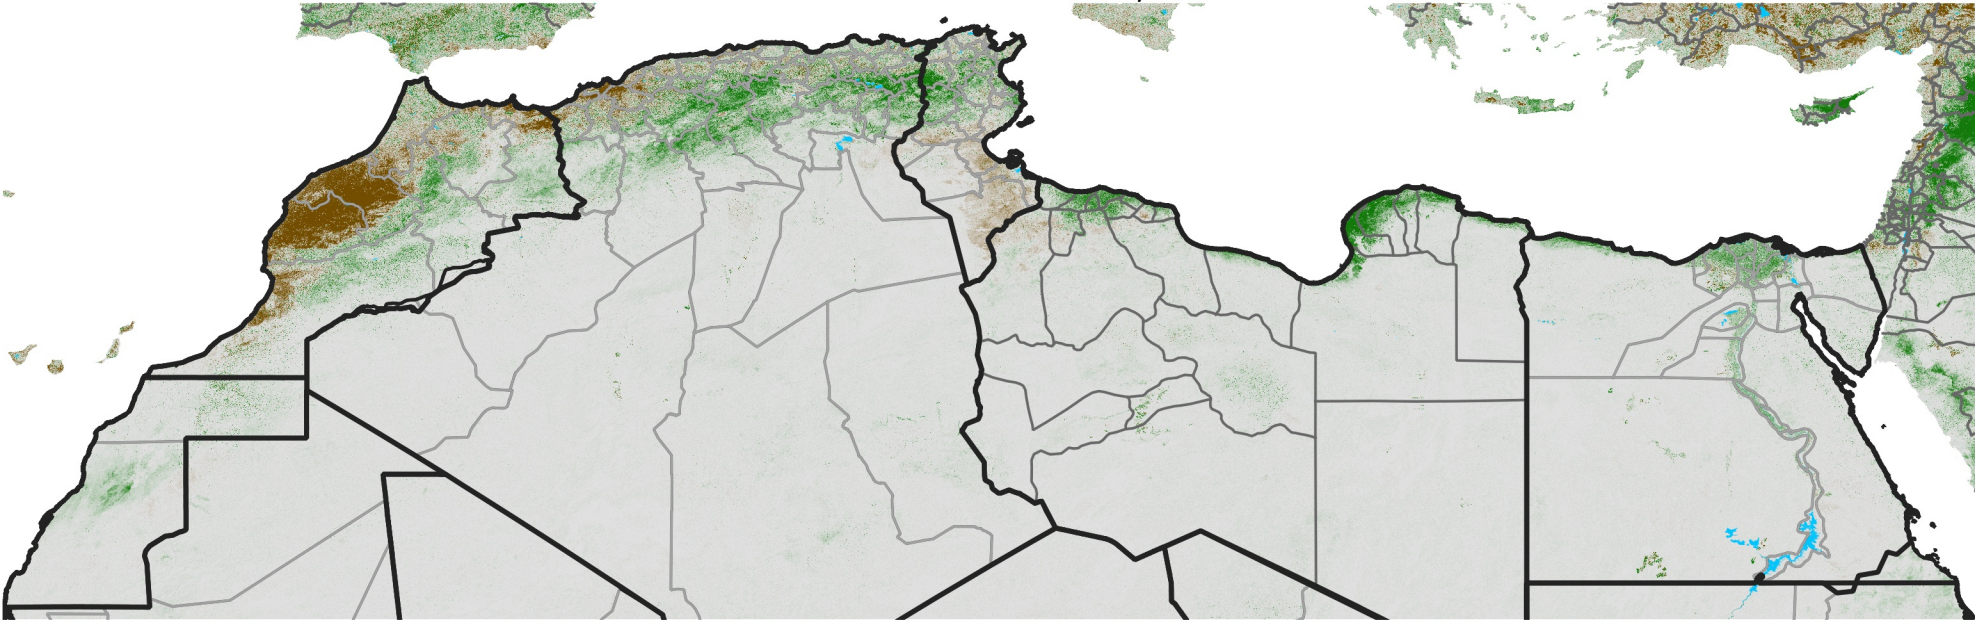

# North Africa NDVI Difference

2019 minus 2018

Period 18 / Mar 21 - 31, 2019

## NDVI Difference

< -0.3   -0.2   -0.1   -0.05   0.05   0.1   0.2   >0.3

Negative

No Difference

Positive