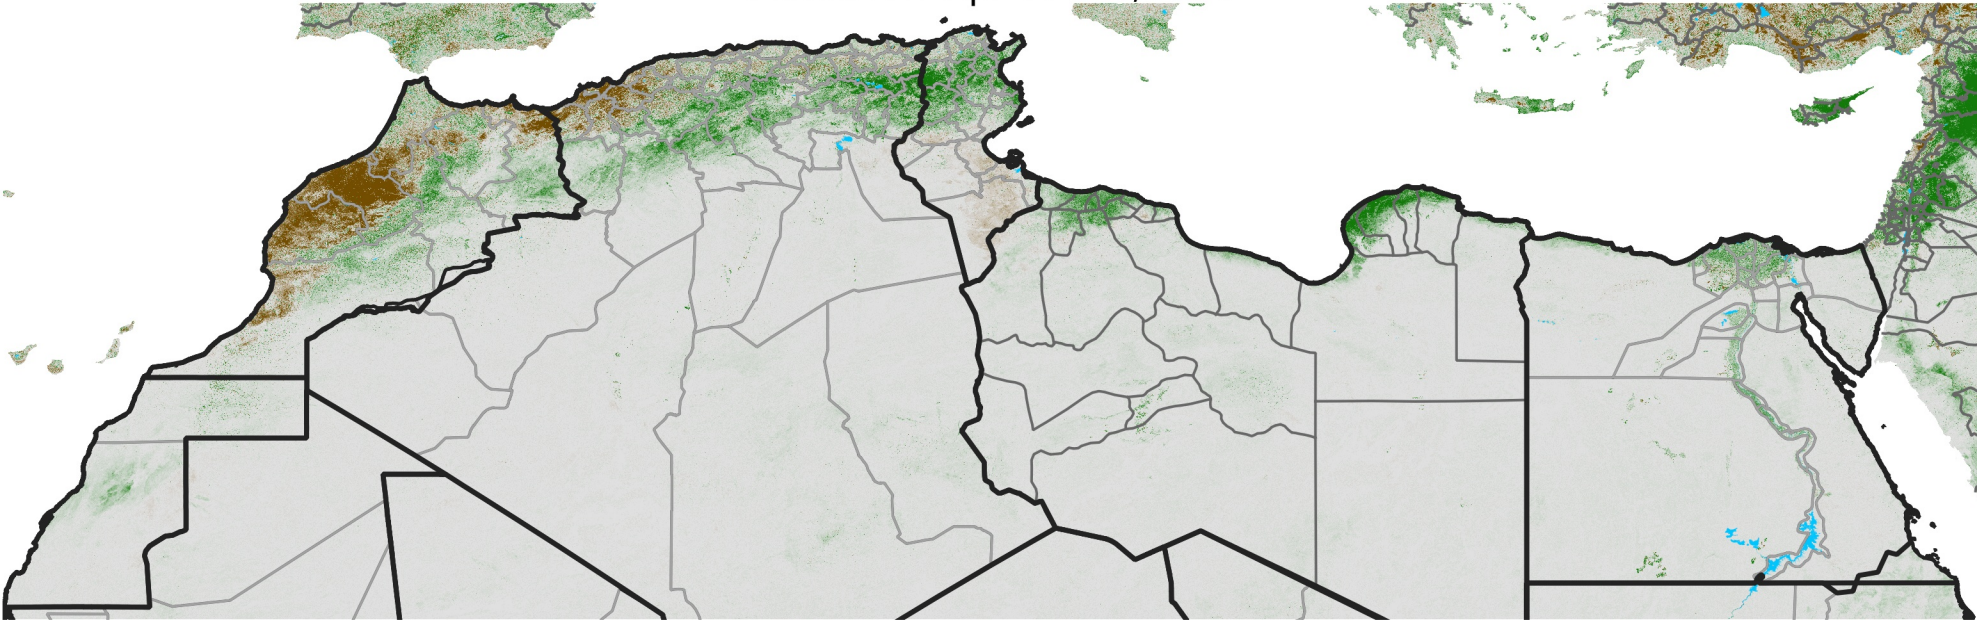

North Africa NDVI Difference

2019 minus 2018

Period 22 / Apr 11 - 20, 2019

NDVI Difference

< -0.3 -0.2 -0.1 -0.05 0.05 0.1 0.2 >0.3

Negative

No Difference

Positive