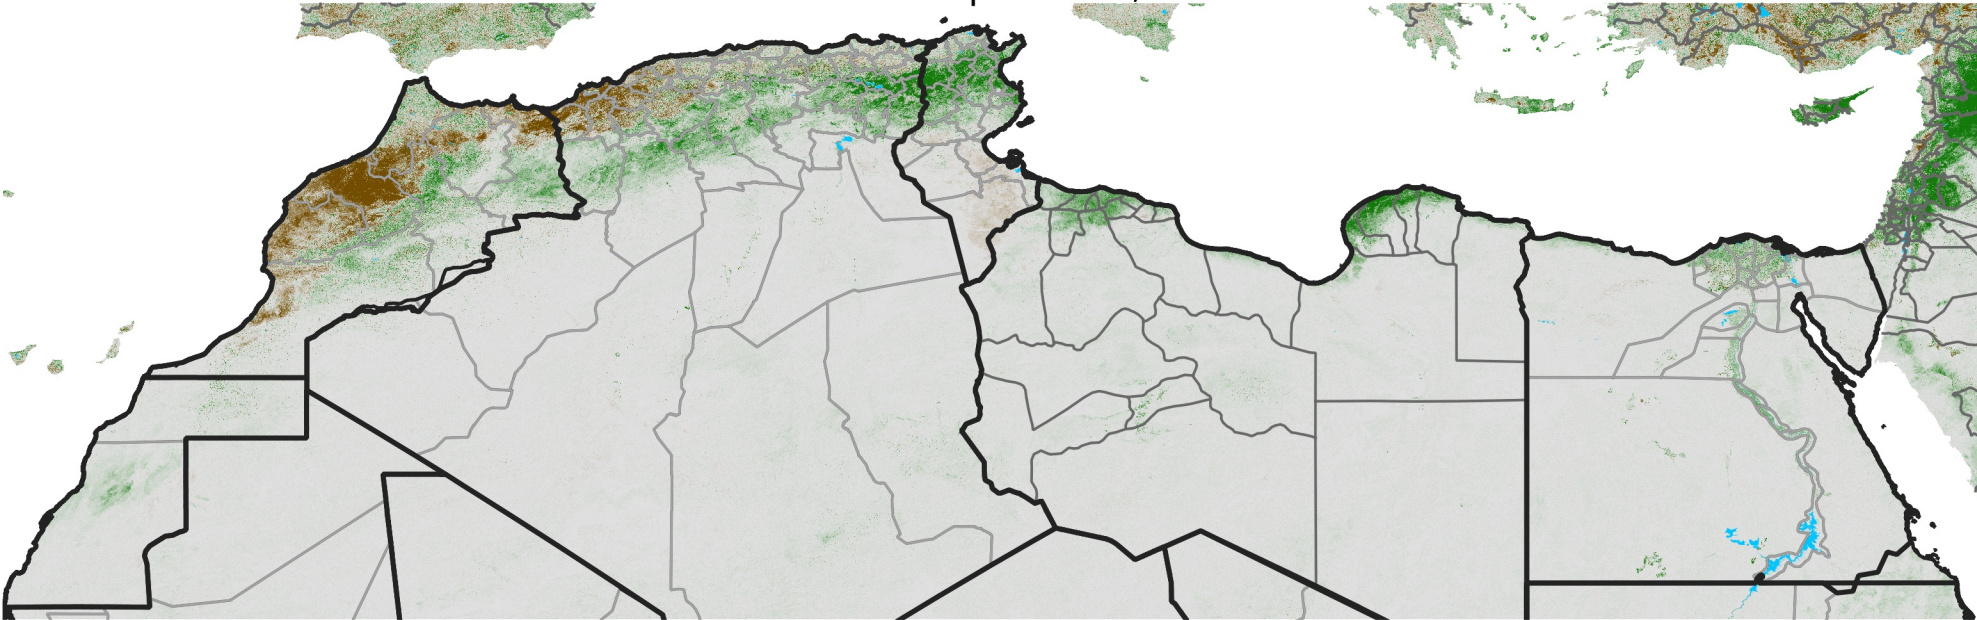

North Africa NDVI Difference

2019 minus 2018

Period 24 / Apr 21 - 30, 2019

NDVI Difference

< -0.3 -0.2 -0.1 -0.05 0.05 0.1 0.2 >0.3

Negative

No Difference

Positive