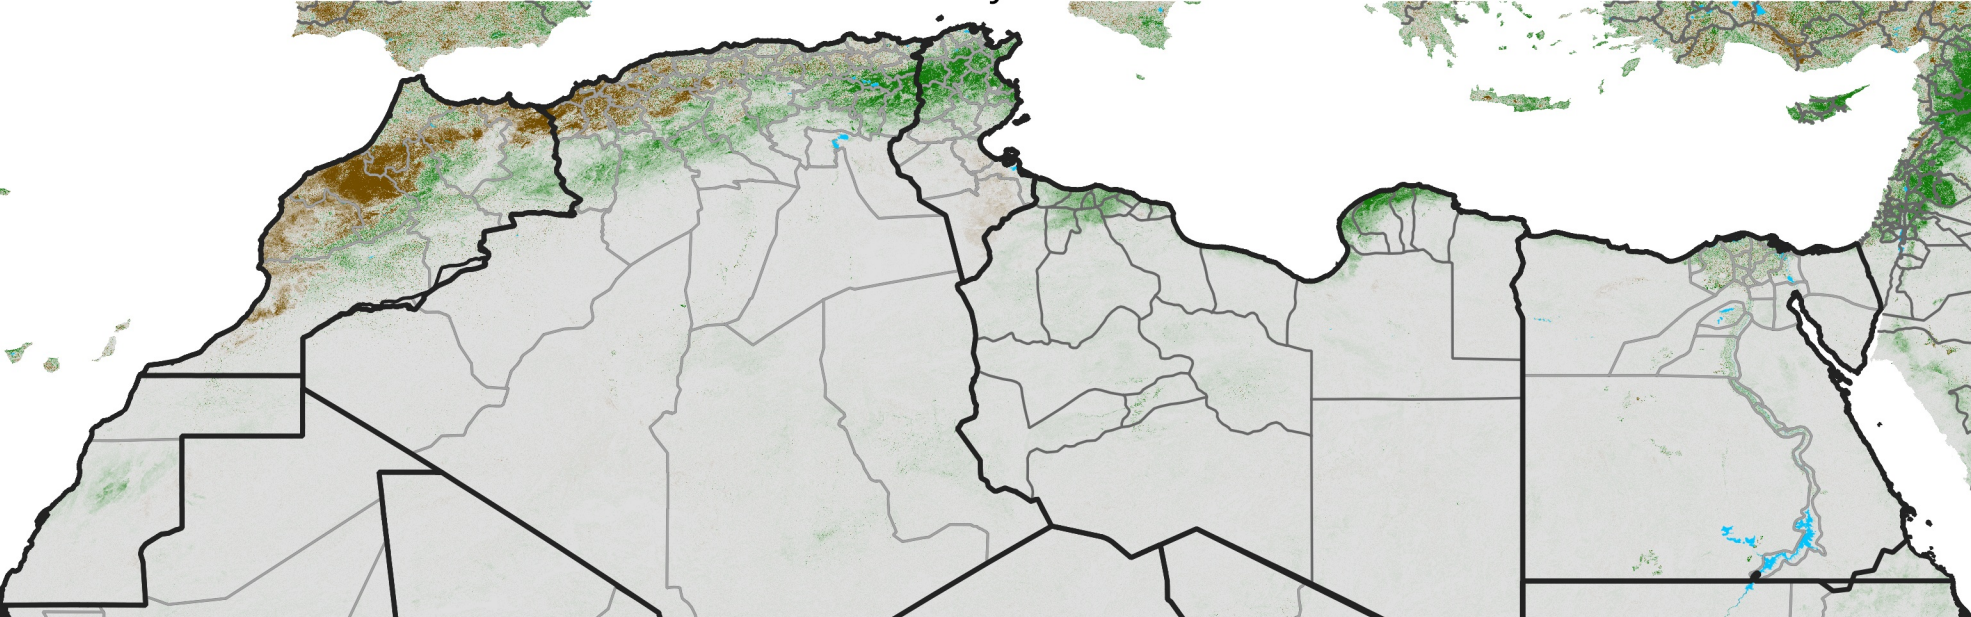

# North Africa NDVI Difference

2019 minus 2018

Period 26 / May 01 - 10, 2019

## NDVI Difference

< -0.3   -0.2   -0.1   -0.05   0.05   0.1   0.2   >0.3

Negative

No Difference

Positive