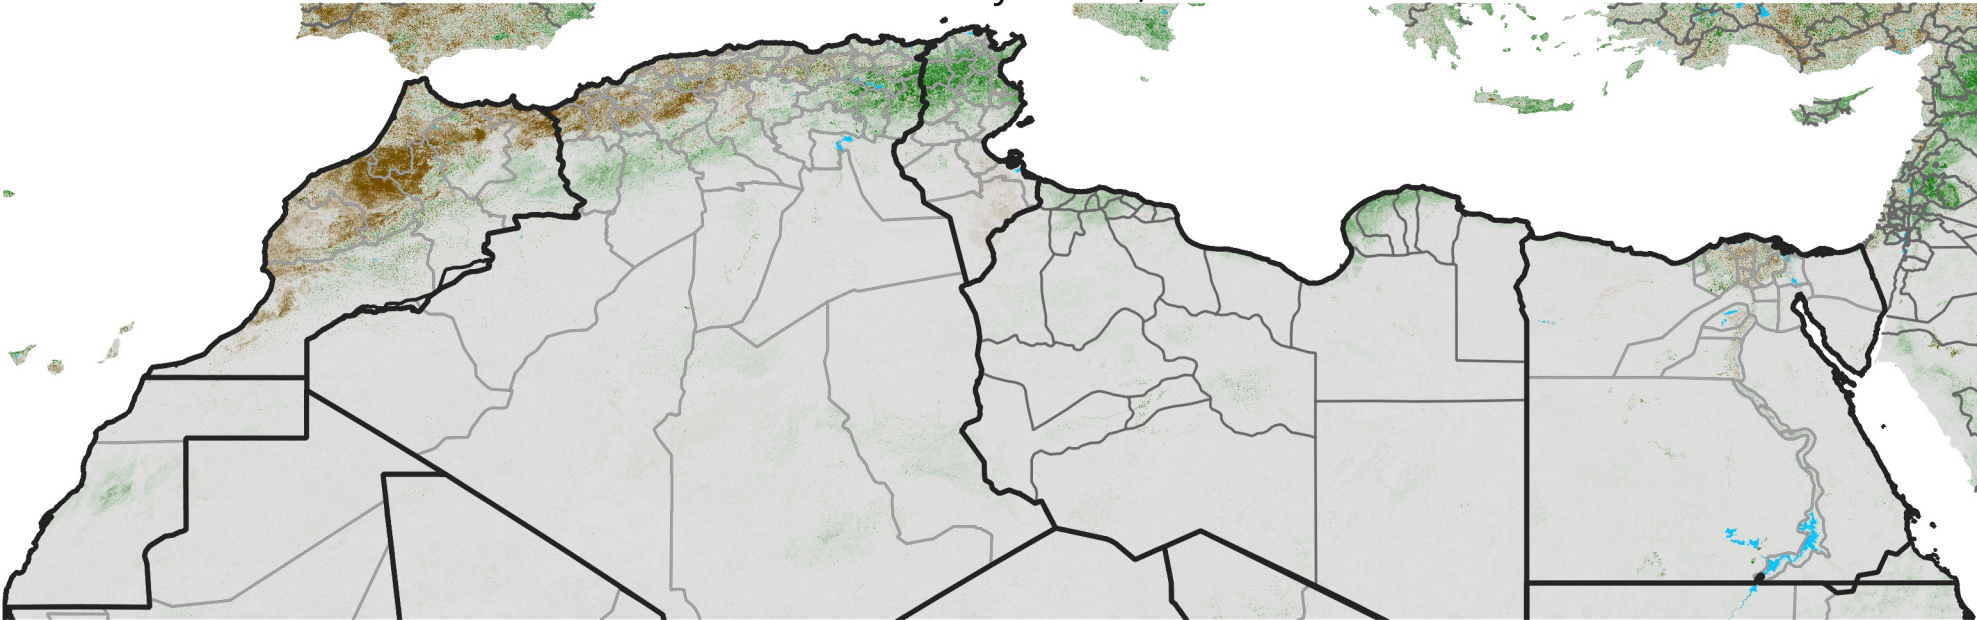

# North Africa NDVI Difference

2019 minus 2018

Period 30 / May 21 - 31, 2019

## NDVI Difference

< -0.3   -0.2   -0.1   -0.05   0.05   0.1   0.2   >0.3

Negative

No Difference

Positive