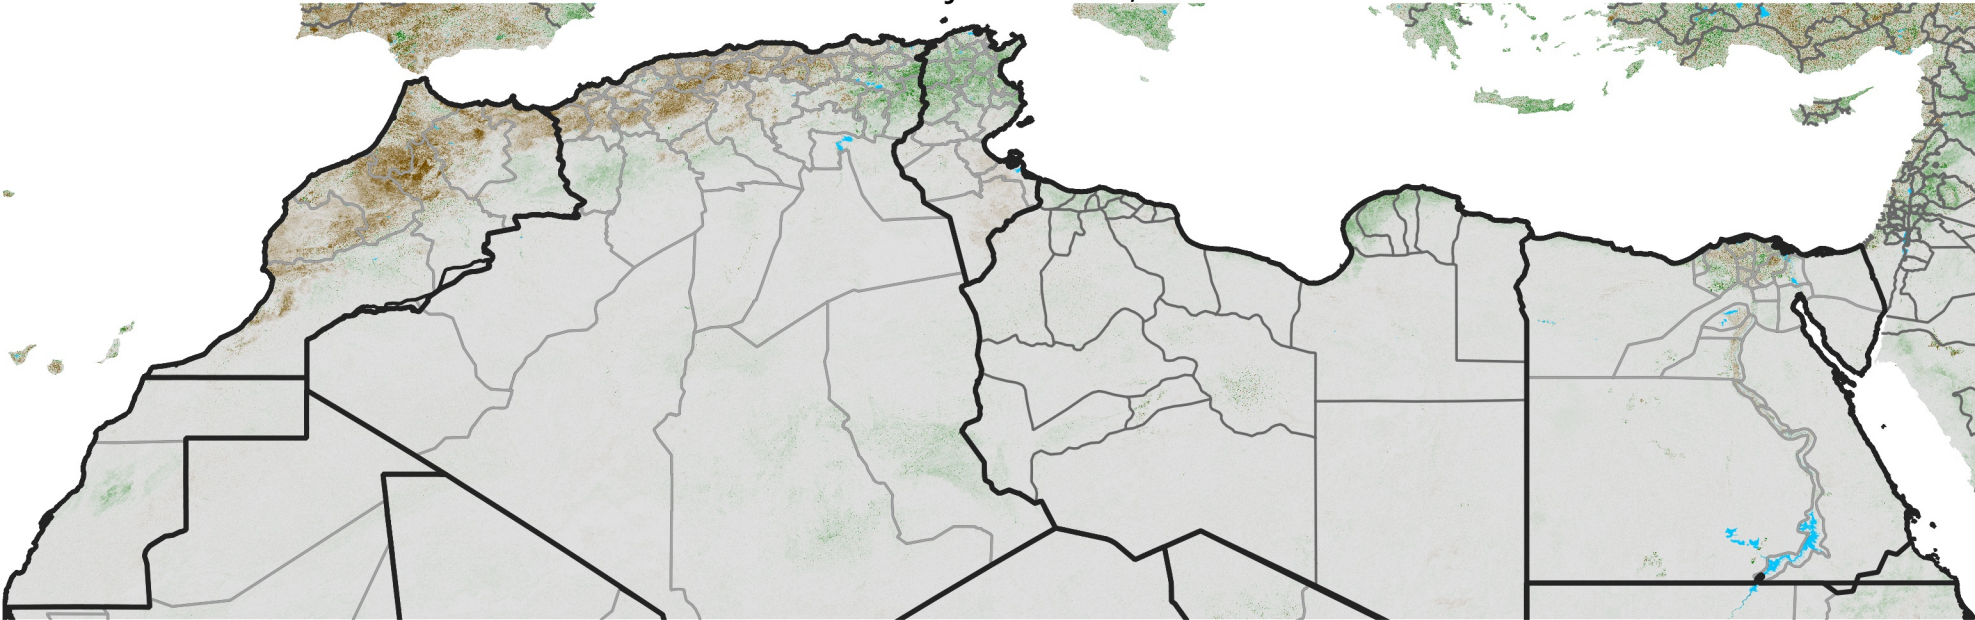

North Africa NDVI Difference

2019 minus 2018

Period 34 / Jun 11 - 20, 2019

NDVI Difference

< -0.3 -0.2 -0.1 -0.05 0.05 0.1 0.2 >0.3

Negative

No Difference

Positive