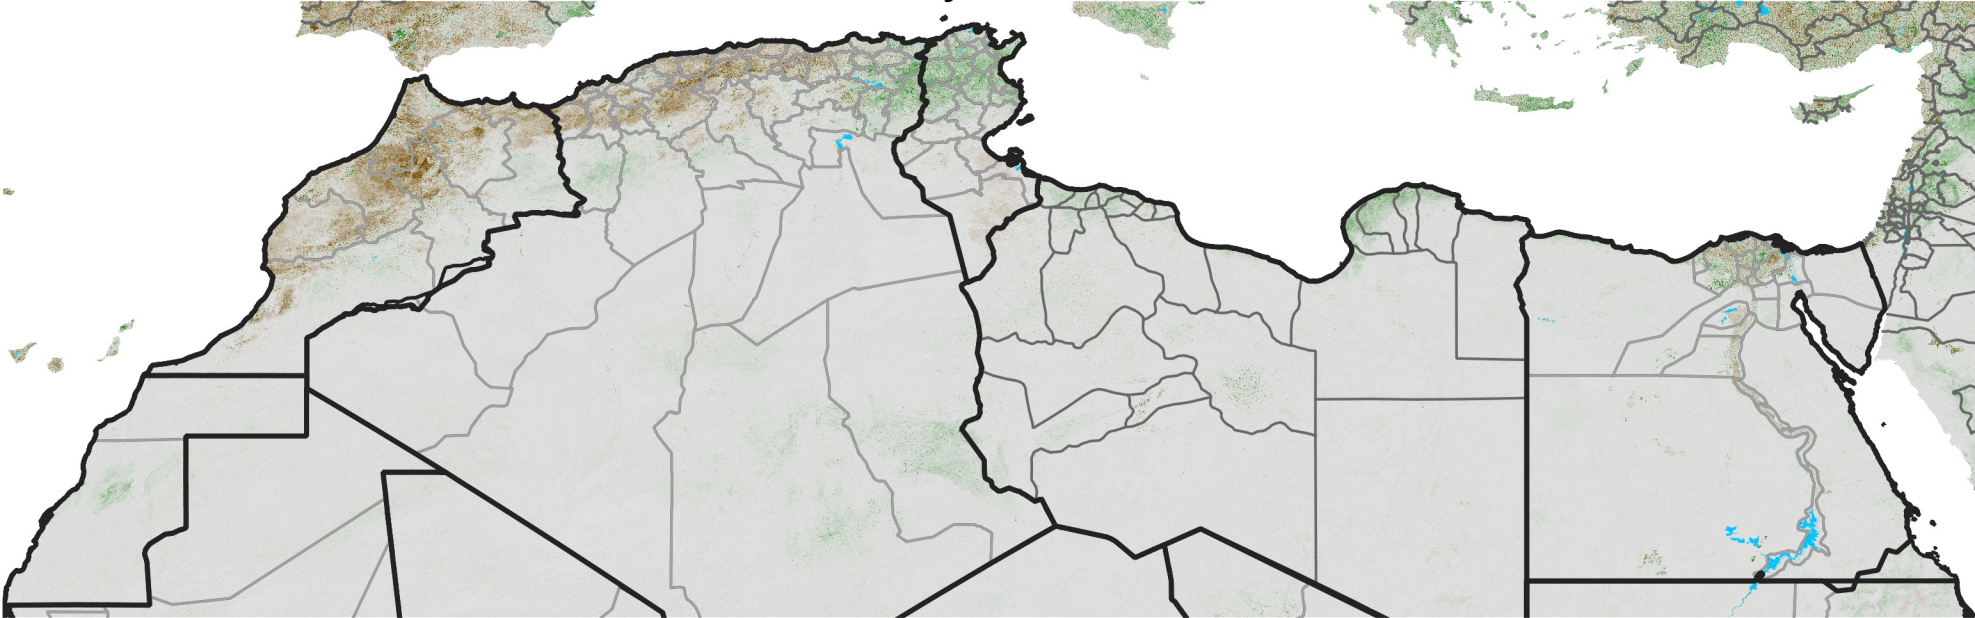

North Africa NDVI Difference

2019 minus 2018

Period 35 / Jun 16 - 25, 2019

NDVI Difference

< -0.3 -0.2 -0.1 -0.05 0.05 0.1 0.2 >0.3

Negative

No Difference

Positive