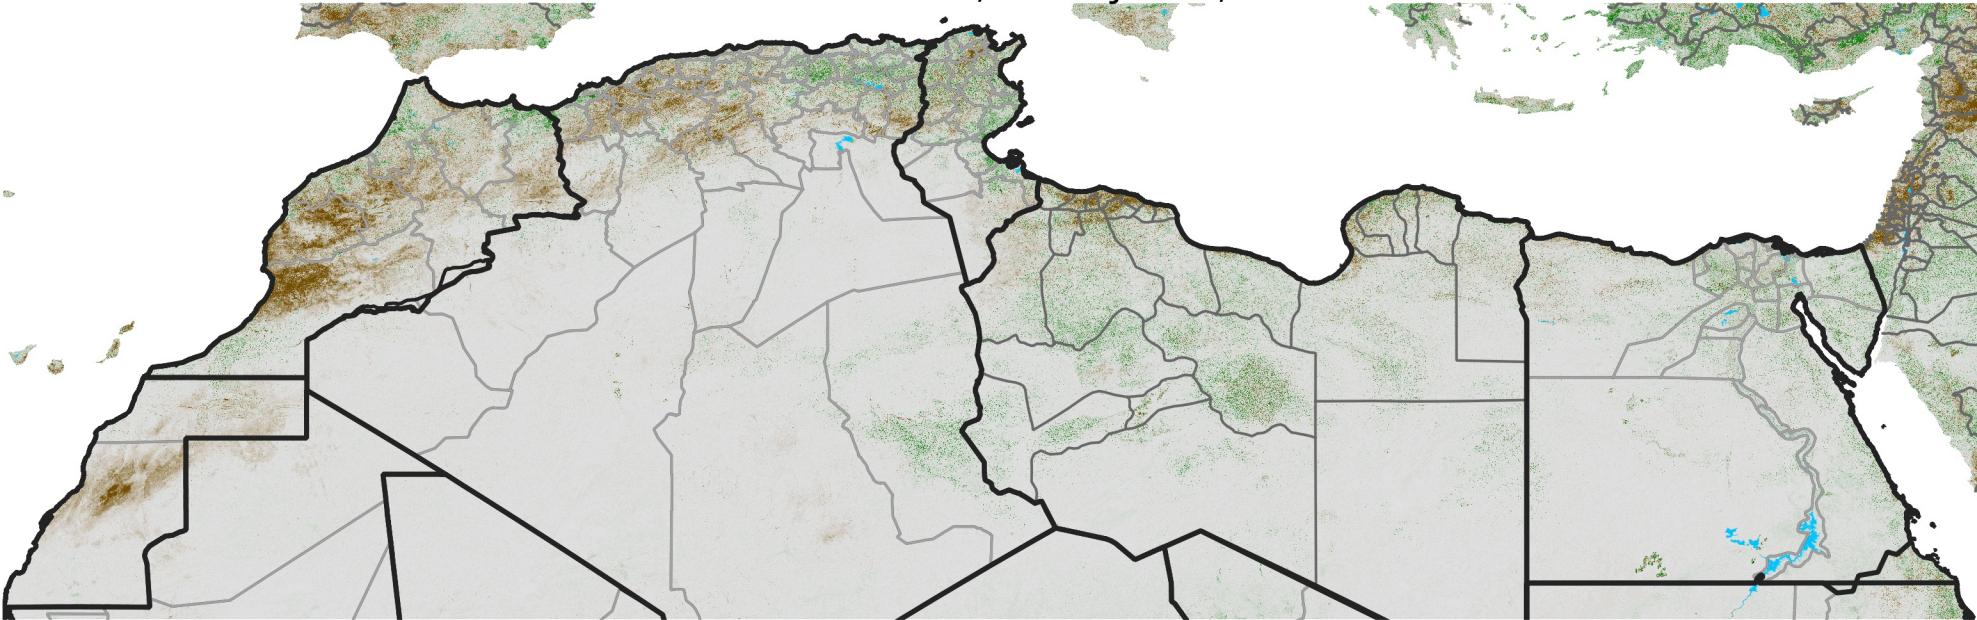

North Africa NDVI Difference

2020 minus 2019

Period 01 / Dec 26, 2019 - Jan 05, 2020

NDVI Difference

<math><-0.3</math> -0.2 -0.1 -0.05 0.05 0.1 0.2 >0.3

Negative

No Difference

Positive