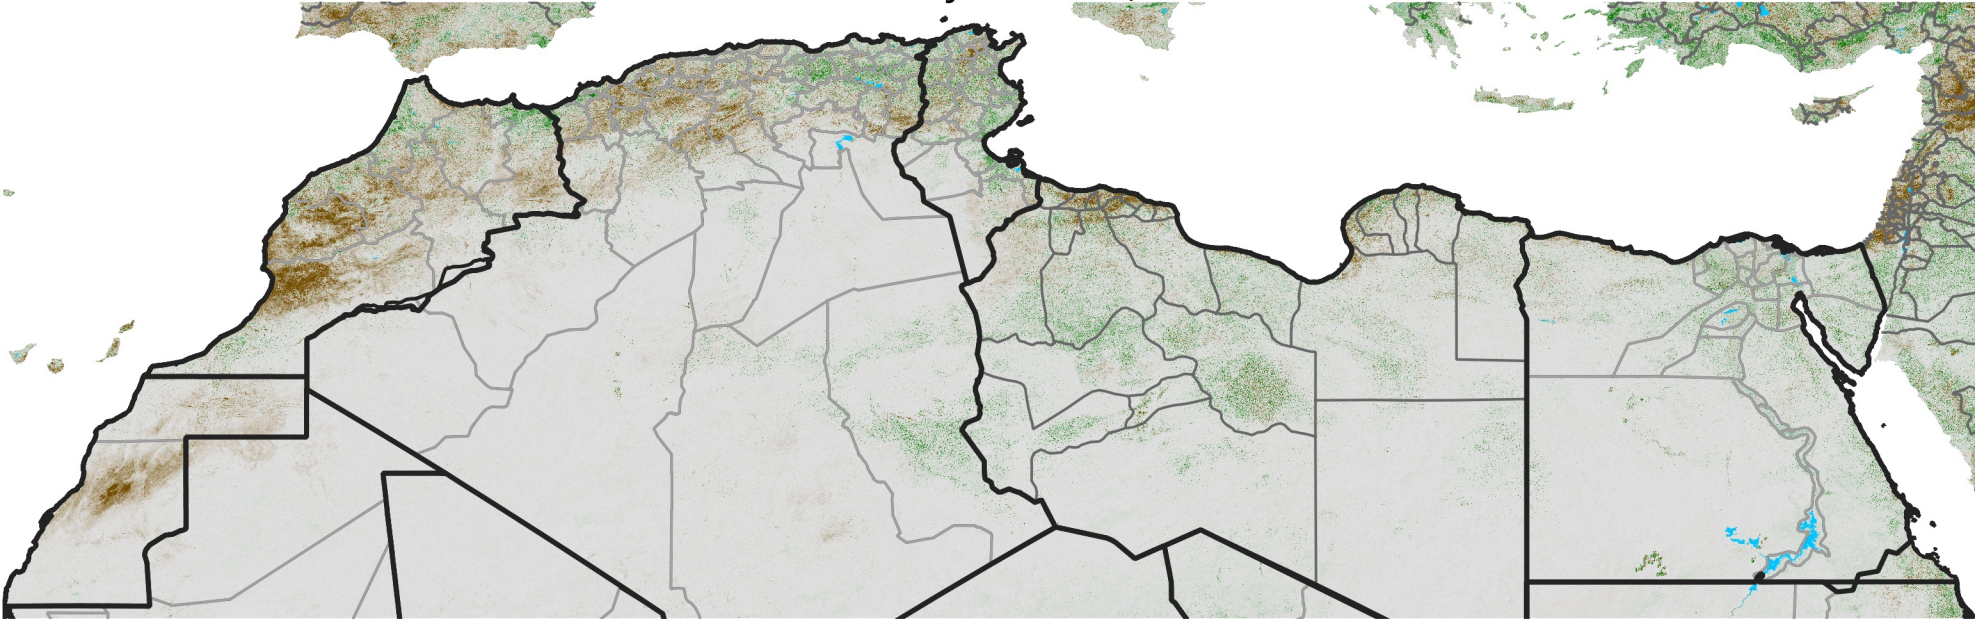

North Africa NDVI Difference

2020 minus 2019

Period 02 / Jan 01 - 10, 2020

NDVI Difference

< -0.3 -0.2 -0.1 -0.05 0.05 0.1 0.2 >0.3

Negative

No Difference

Positive