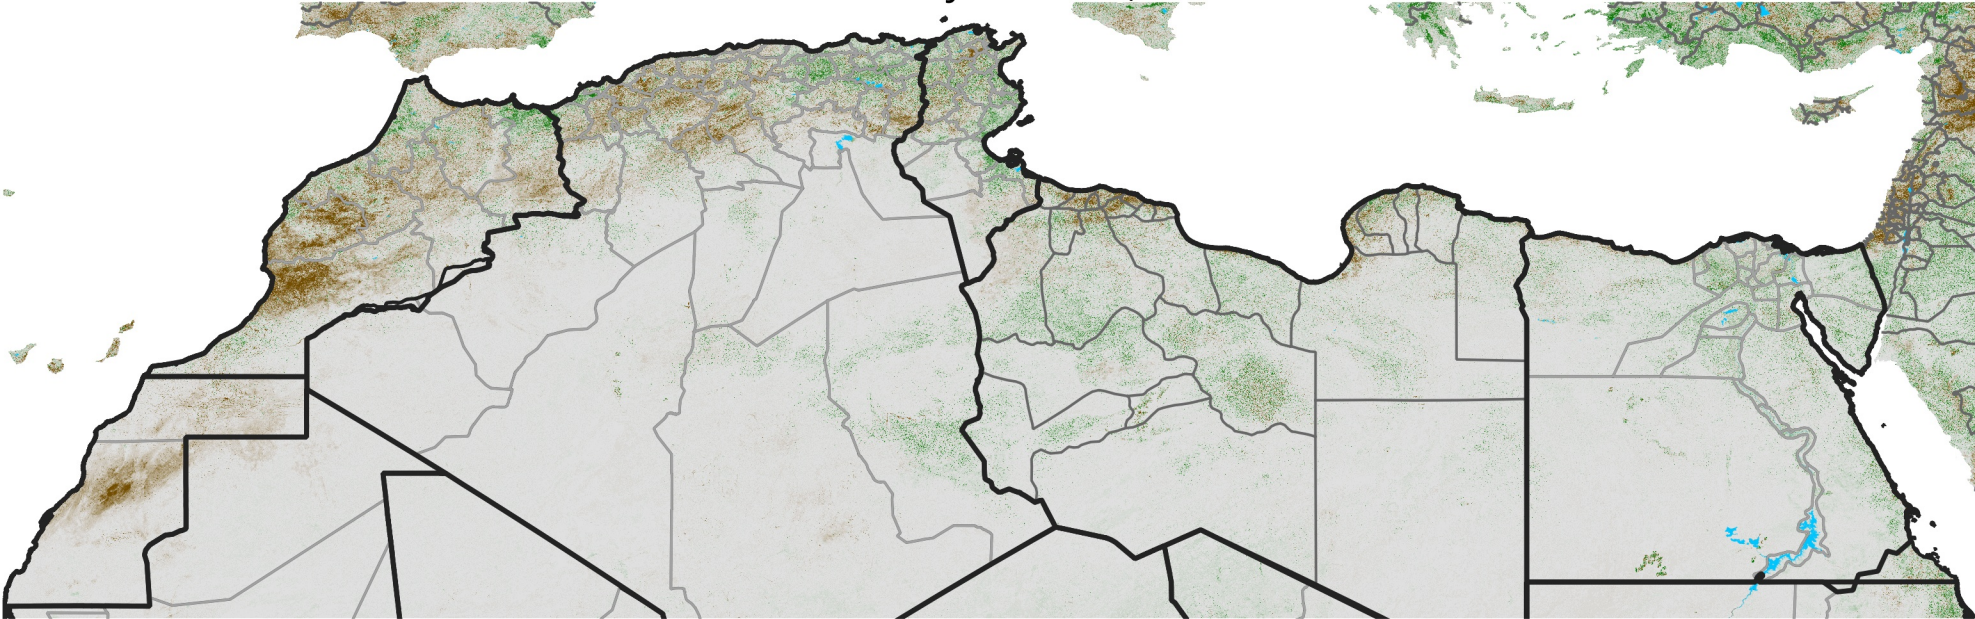

North Africa NDVI Difference

2020 minus 2019

Period 03 / Jan 06 - 15, 2020

NDVI Difference

< -0.3 -0.2 -0.1 -0.05 0.05 0.1 0.2 >0.3

Negative

No Difference

Positive