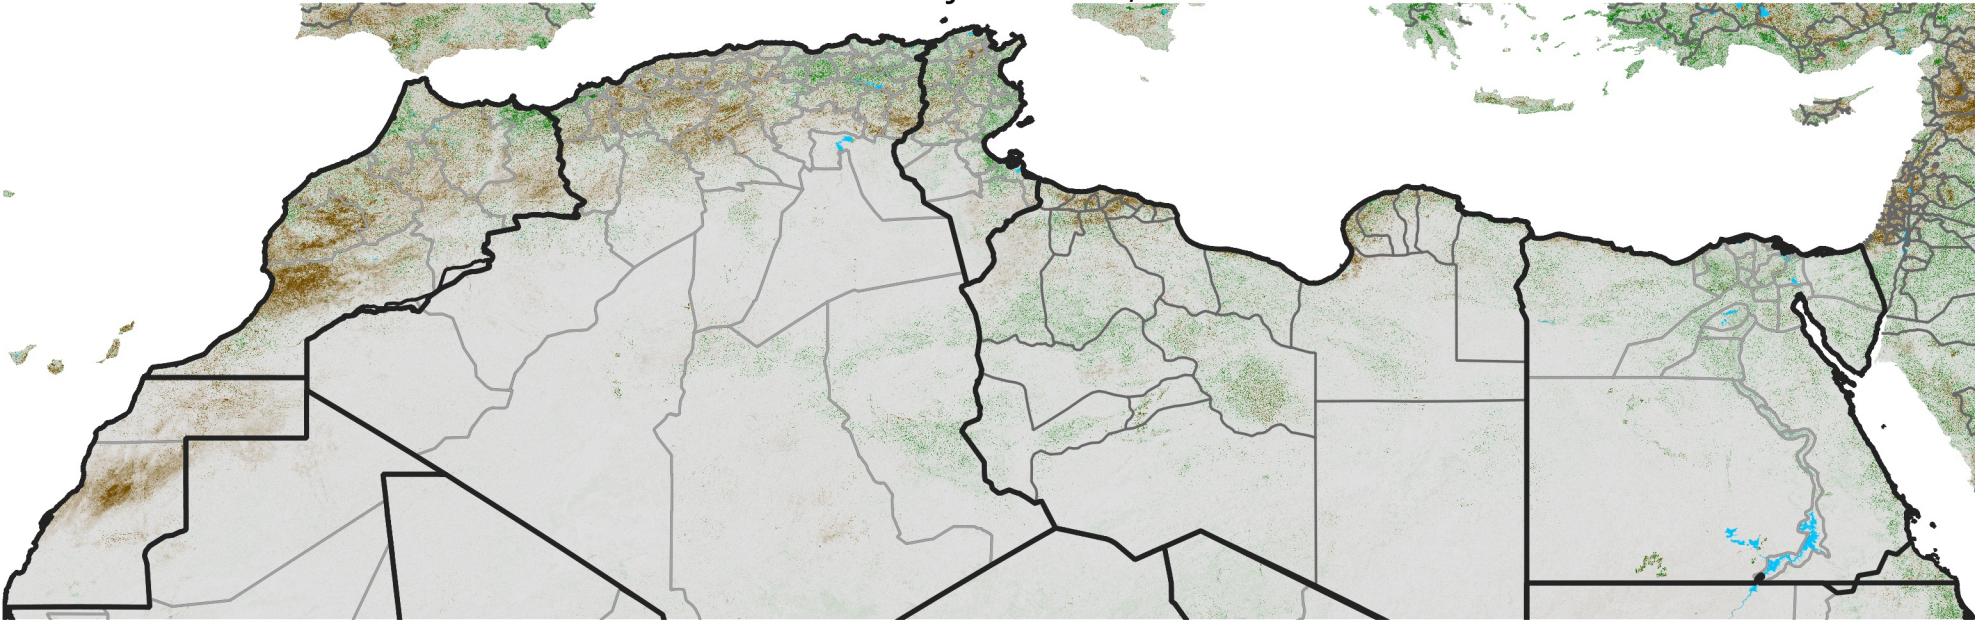

North Africa NDVI Difference

2020 minus 2019

Period 04 / Jan 11 - 20, 2020

NDVI Difference

< -0.3 -0.2 -0.1 -0.05 0.05 0.1 0.2 >0.3

Negative

No Difference

Positive