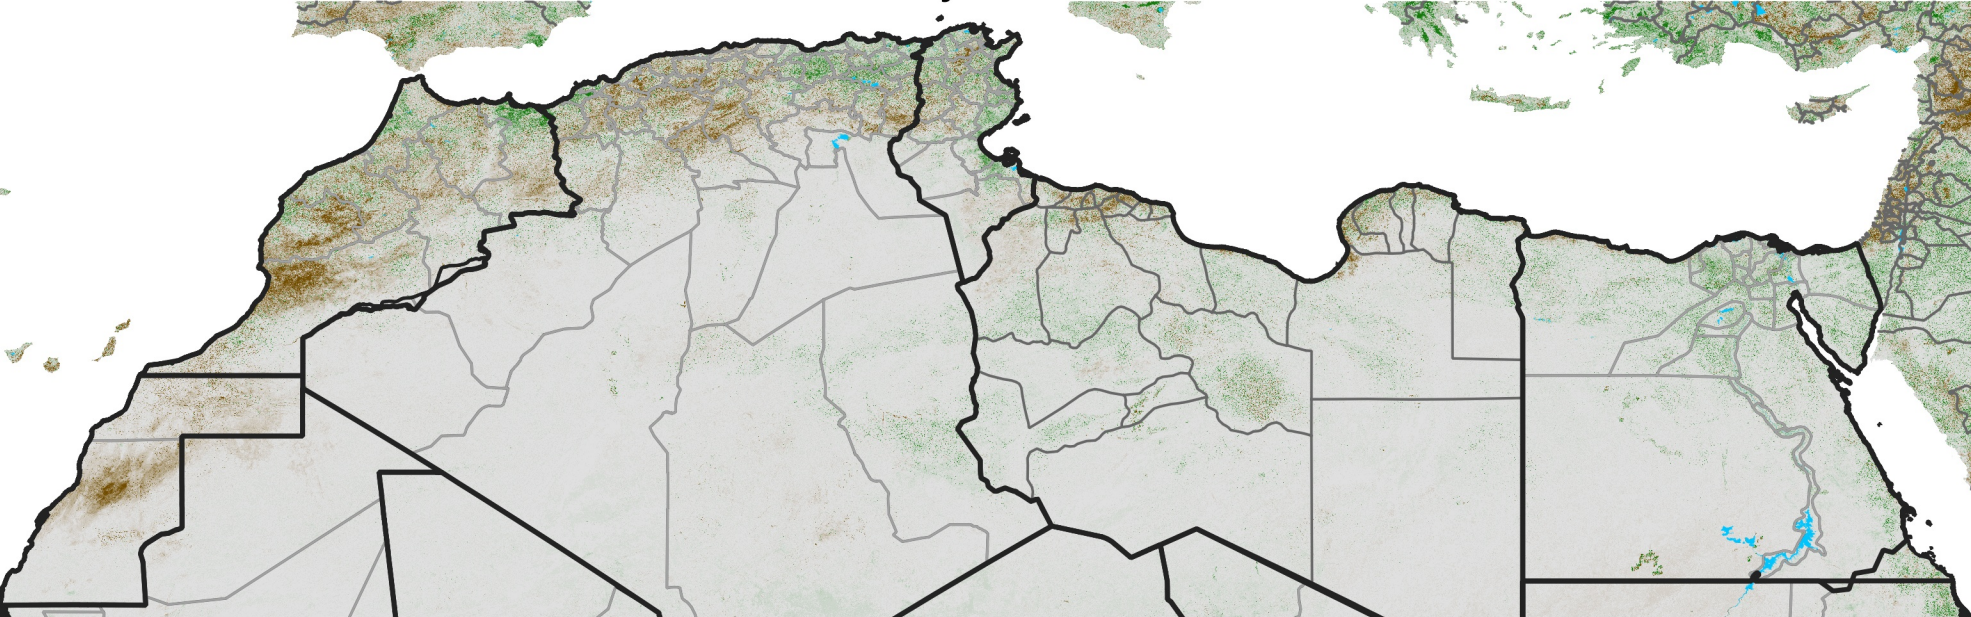

# North Africa NDVI Difference

2020 minus 2019

Period 05 / Jan 16 - 25, 2020

## NDVI Difference

< -0.3   -0.2   -0.1   -0.05   0.05   0.1   0.2   >0.3

Negative

No Difference

Positive